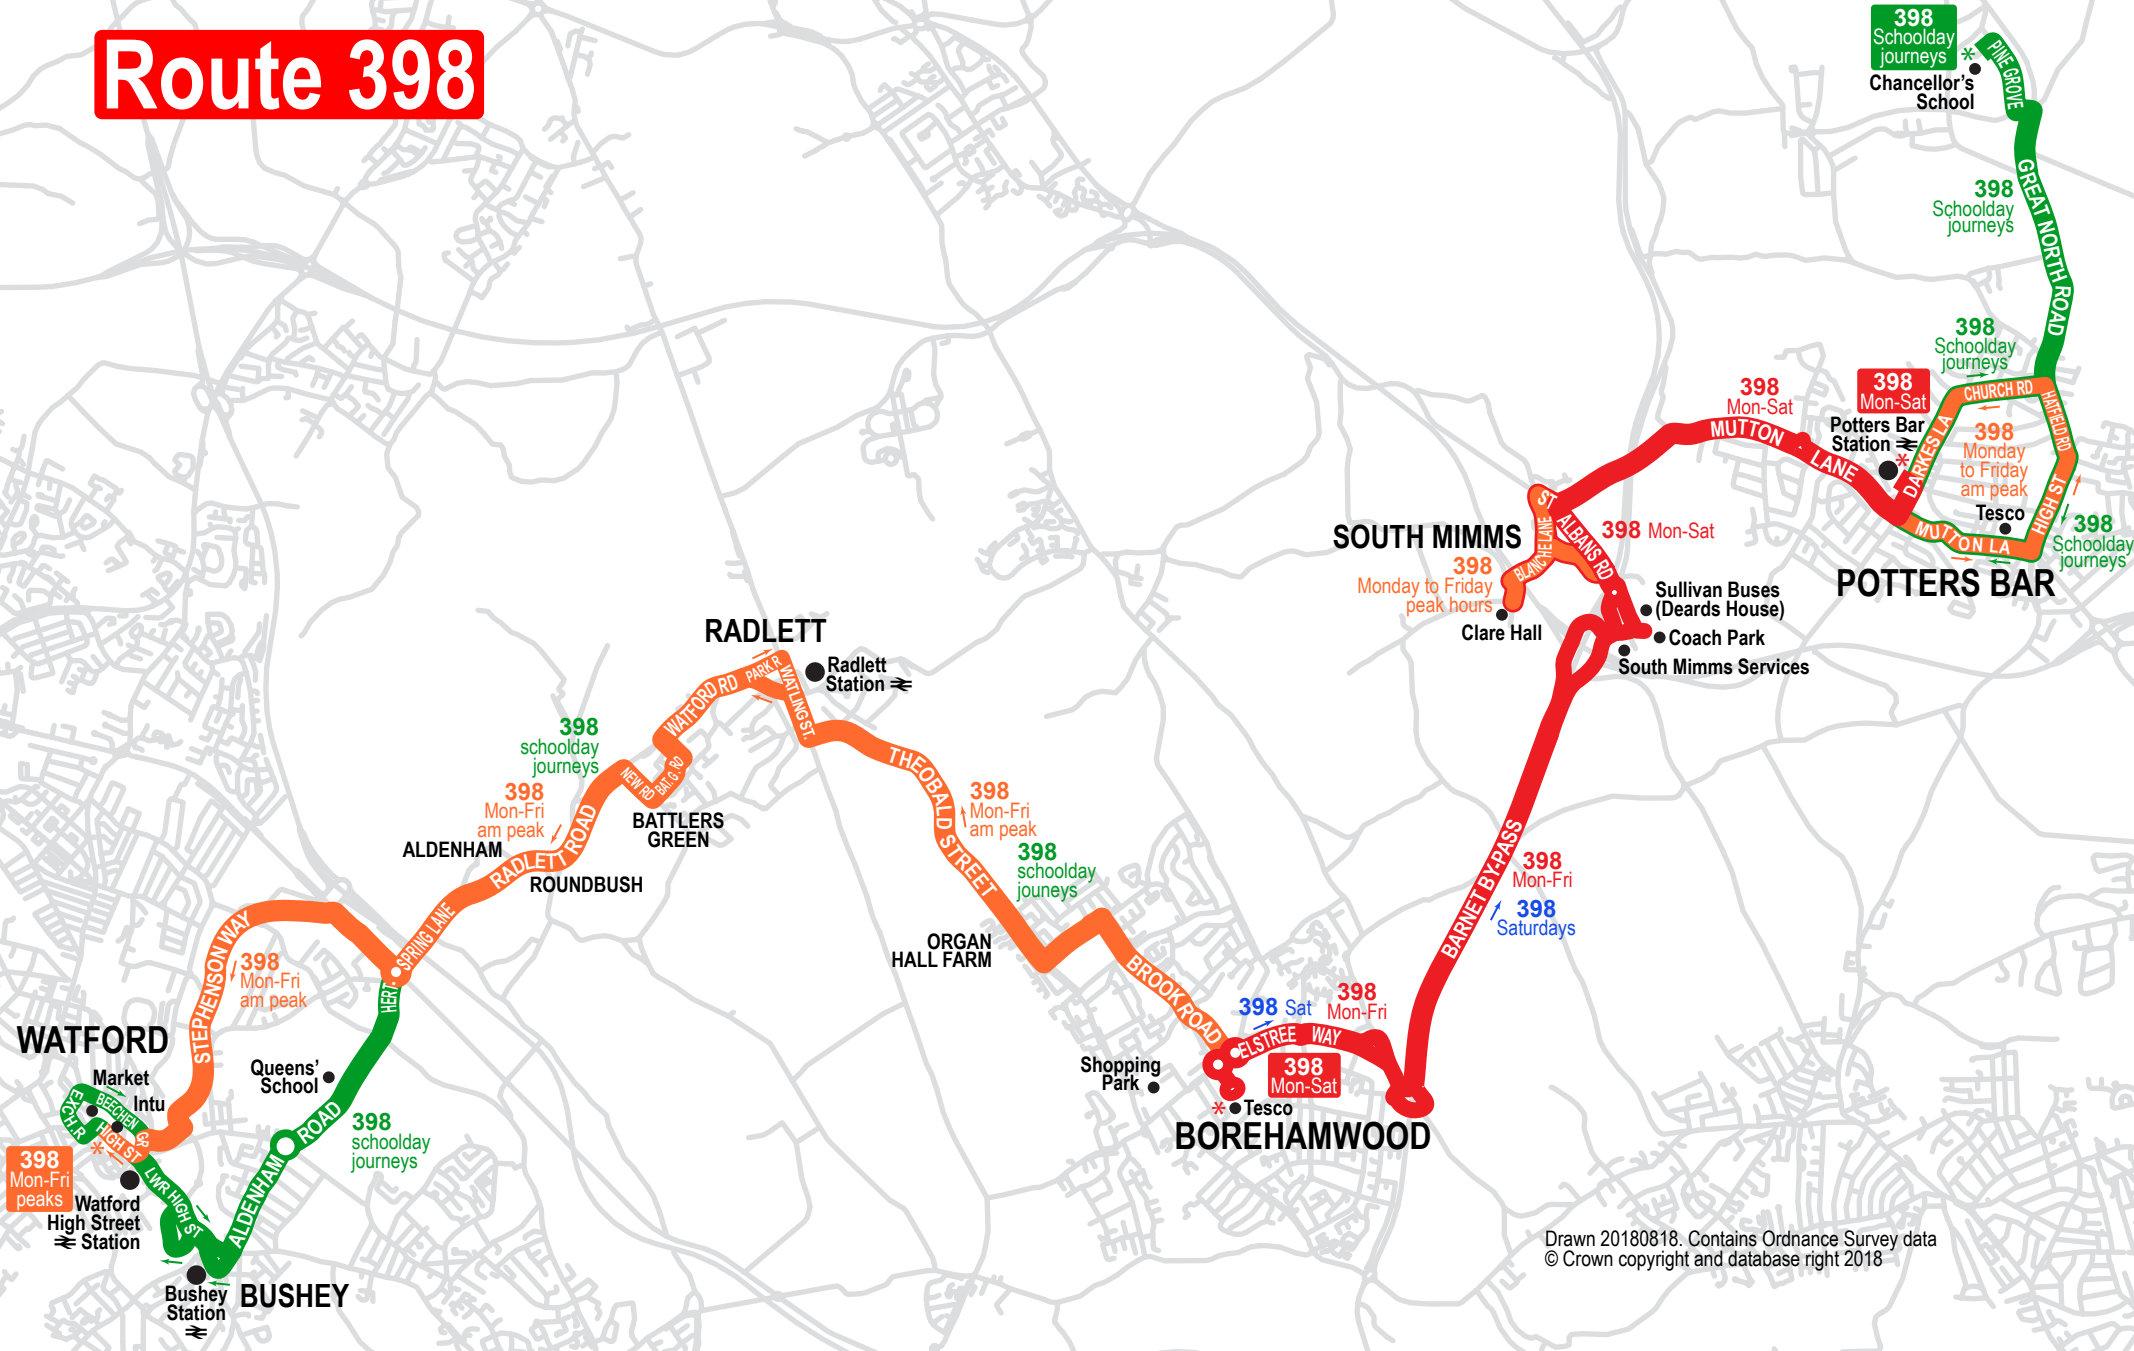

Route 398

Drawn 20180818. Contains Ordnance Survey data © Crown copyright and database right 2018