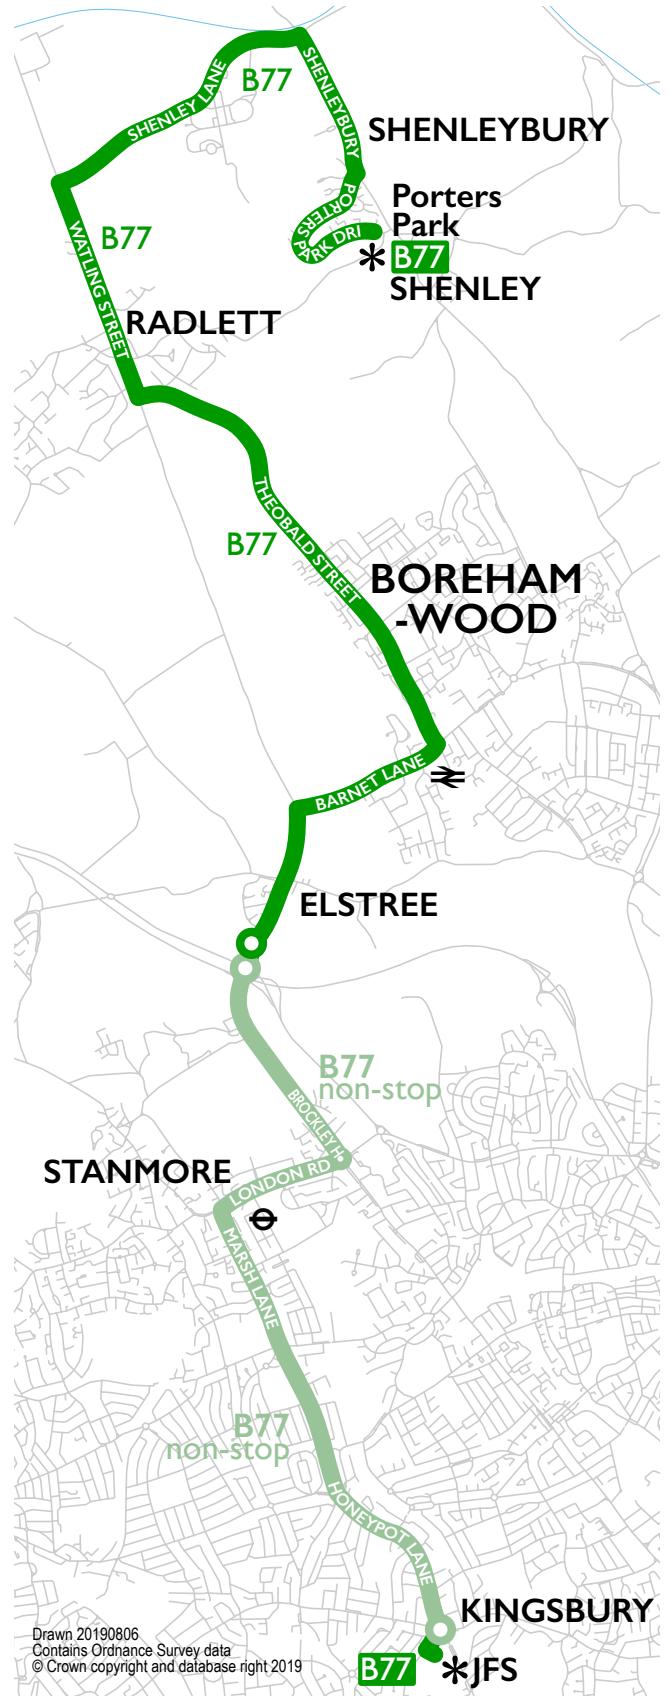

B77

Shenley - Borehamwood - JFS Kingsbury

Schooldays

JFS Schooldays

Shenley Porters Park Drive, Andrew Close	0701
Porters Park Drive Cockle Way	0703
London Colney Shenleybury Lane	0705
Radlett Watling Street, Kitswell Way	0710
Watling Street Recreation Ground, Stop B	0718
Borehamwood Theobald St, Wetherby Rd	0723
Elstree & Borehamwood Stn ⇌ Stop B	0728
Elstree High Street	0733
Elstree Hill South Centennial Park	0735
	<i>fast</i>
Kingsbury The Mall, Stop G (set down only)	0818
Kingsbury JFS Grounds	0820

JFS Schooldays

	WF	SF	MTh
Kingsbury JFS Grounds	1335	1435	1555
Kingsbury The Mall, Stop H (pick up only)	1337	1437	1557
	<i>fast</i>		
Elstree Hill South Centennial Park	1405	1505	1625
Elstree High Street	1408	1508	1628
Elstree & Borehamwood Stn ⇌ Stop B	1413	1513	1633
Borehamwood Theobald St, Wetherby Rd	1418	1518	1638
Watling Street Recreation Ground, Stop C	1423	1523	1643
Radlett Watling Street, Kitswell Way	1425	1525	1645
London Colney Shenleybury Lane	1429	1529	1649
Porters Park Drive Cockle Way	1432	1532	1652
Shenley Porters Park Drive, Andrew Close	1434	1534	1654

No service on other days

Key : September 2017

MTh - Mondays to Thursdays.

SF - Fridays during Summer Term.

WF - Fridays during Autumn and Spring Terms.

Drawn 20190806
Contains Ordnance Survey data
© Crown copyright and database right 2019