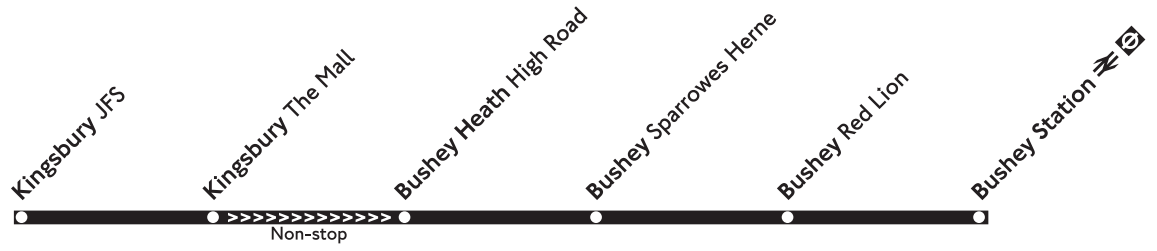

B76

Schooldays

Kingsbury (JFS) - Bushey via Bushey Heath

JFS Schooldays

	WF	SF	MTh
Kingsbury JFS Grounds	1335	1435	1555
Kingsbury The Mall, Stop H (pick up only)	1337	1437	1557
	|	|	|
Bushey Heath High Road, Common Road	1405	1505	1625
Sparrowes Herne Three Crowns PH	1407	1507	1627
Bushey Red Lion PH	1410	1510	1630
Bushey Station	1413	1513	1633

No service on other days

Key : MTh - Mondays to Thursdays. SF - Fridays during Summer Term. WF - Fridays during Autumn and Spring Terms

September 2017