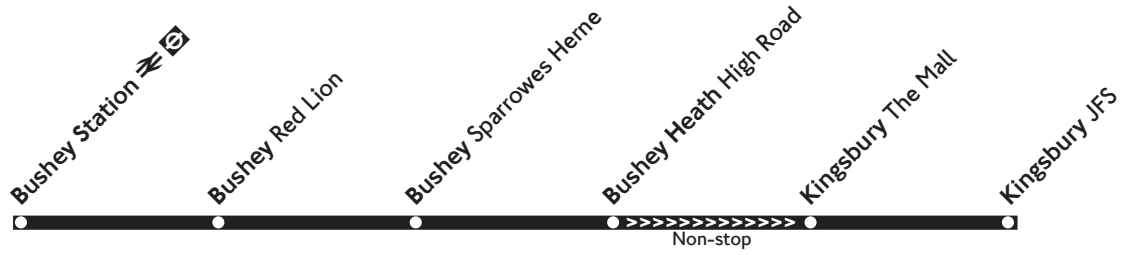

## Bushey - Kingsbury (JFS) via Bushey Heath

### JFS Schooldays

<b>Bushey Station</b> Stop B	0728
<b>Bushey Red Lion</b> PH	0733
<b>Bushey High Road, St Peter's Close</b>	0739
<b>Bushey Heath High Road, Common Road</b>	0745
<b>Kingsbury The Mall, Stop G</b> (set down only)	0818
<b>Kingsbury JFS Grounds</b>	0820