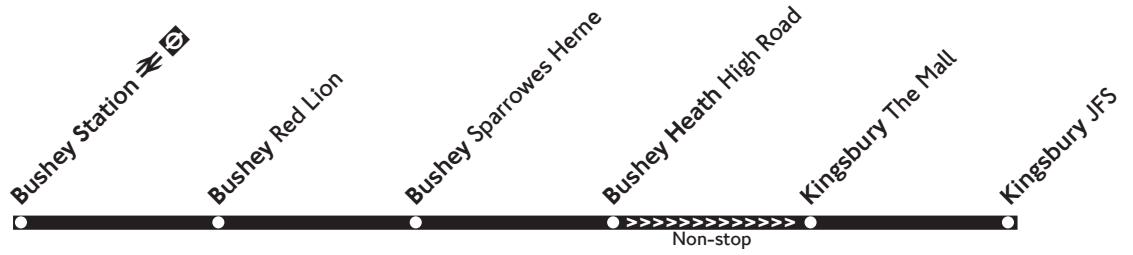

B76

Schooldays

Bushey - Kingsbury (JFS) via Bushey Heath

JFS Schooldays

Bushey Station Stop B	0728
Bushey Red Lion PH	0733
Bushey High Road, St Peter's Close	0739
Bushey Heath High Road, Common Road	0745
Kingsbury The Mall, Stop G (set down only)	0818
Kingsbury JFS Grounds	0820

No service on other days

September 2017

B76

Schooldays

Kingsbury (JFS) - Bushey via Bushey Heath

JFS Schooldays

	WF	SF	MTh
Kingsbury JFS Grounds	1335	1435	1555
Kingsbury The Mall, Stop H (pick up only)	1337	1437	1557
Bushey Heath High Road, Common Road	1405	1505	1625
Sparrows Herne Three Crowns PH	1407	1507	1627
Bushey Red Lion PH	1410	1510	1630
Bushey Station  	1413	1513	1633

No service on other days

Key : MTh - Mondays to Thursdays. SF - Fridays during Summer Term. WF - Fridays during Autumn and Spring Terms

September 2017