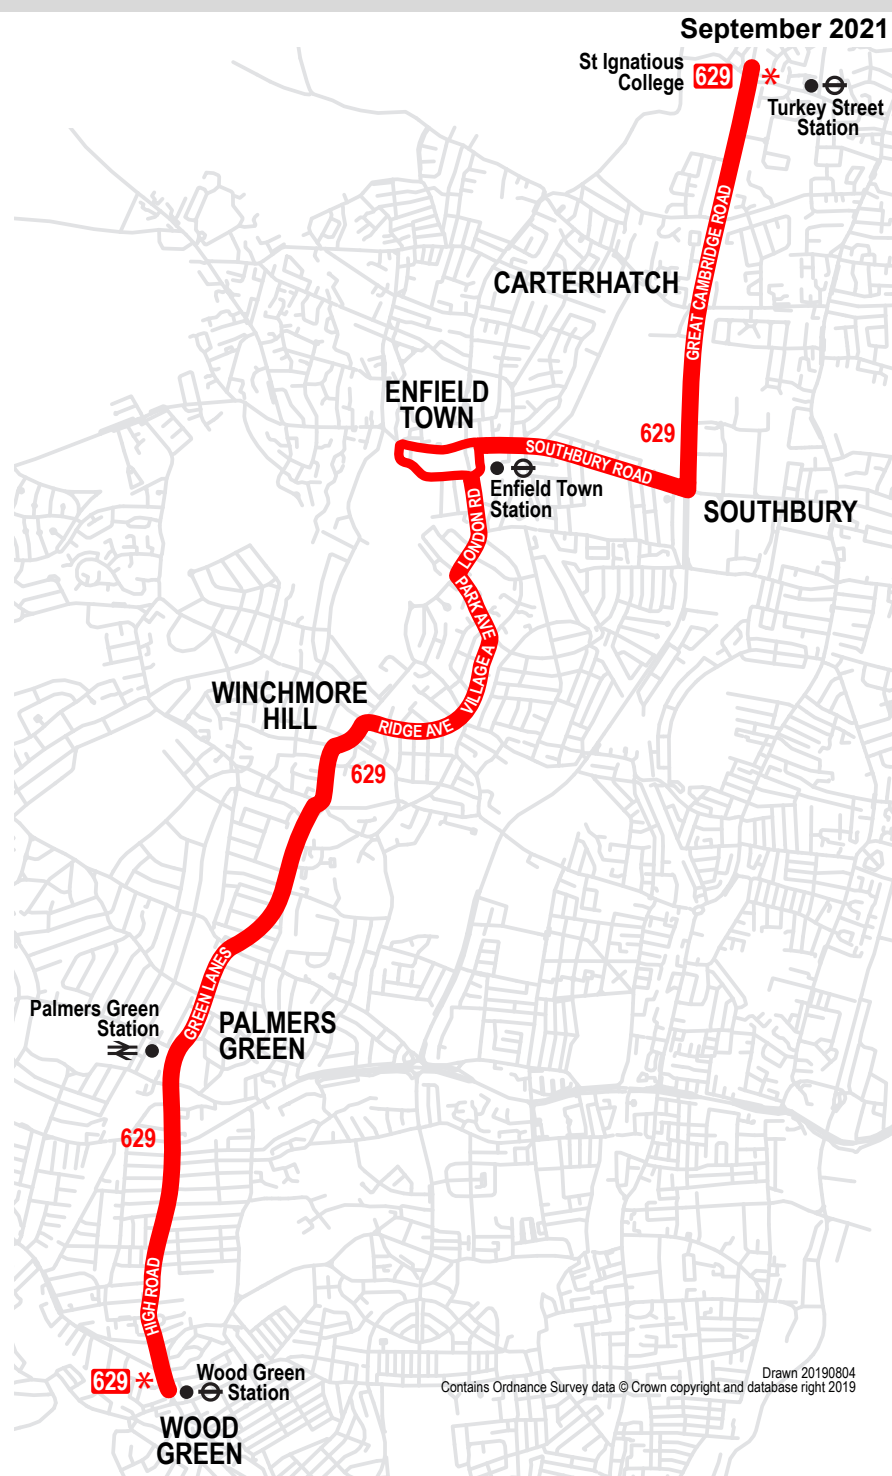

629 Wood Green – Turkey Street

serving St Ignatius College

Mondays to Fridays Schooldays

Wood Green Haringey Civic Centre	0732	0740
Palmers Green North Circular Road	0737	0745
Palmers Green Hedge Lane	0744	0752
Winchmore Hill Green Dragon Lane	0749	0757
Enfield Town Market Place	0758	0806
Great Cambridge Road Southbury Road	0806	0814
Enfield Halfway House	0811	0819
St Ignatius College	0815	0823

No service on other days

20210900 (20210903)

Valid September 2021

629 Turkey Street – Wood Green

serving St Ignatius College

Mondays to Fridays Schooldays

St Ignatius College	1445	1455
Enfield Halfway House	1449	1459
Great Cambridge Road Southbury Road	1453	1503
Enfield Town Station	1457	1507
Winchmore Hill Green Dragon Lane	1505	1515
Palmers Green Hedge Lane	1511	1521
Palmers Green North Circular Road	1520	1530
Wood Green	1526	1536

No service on other days

20210900 (20210903)