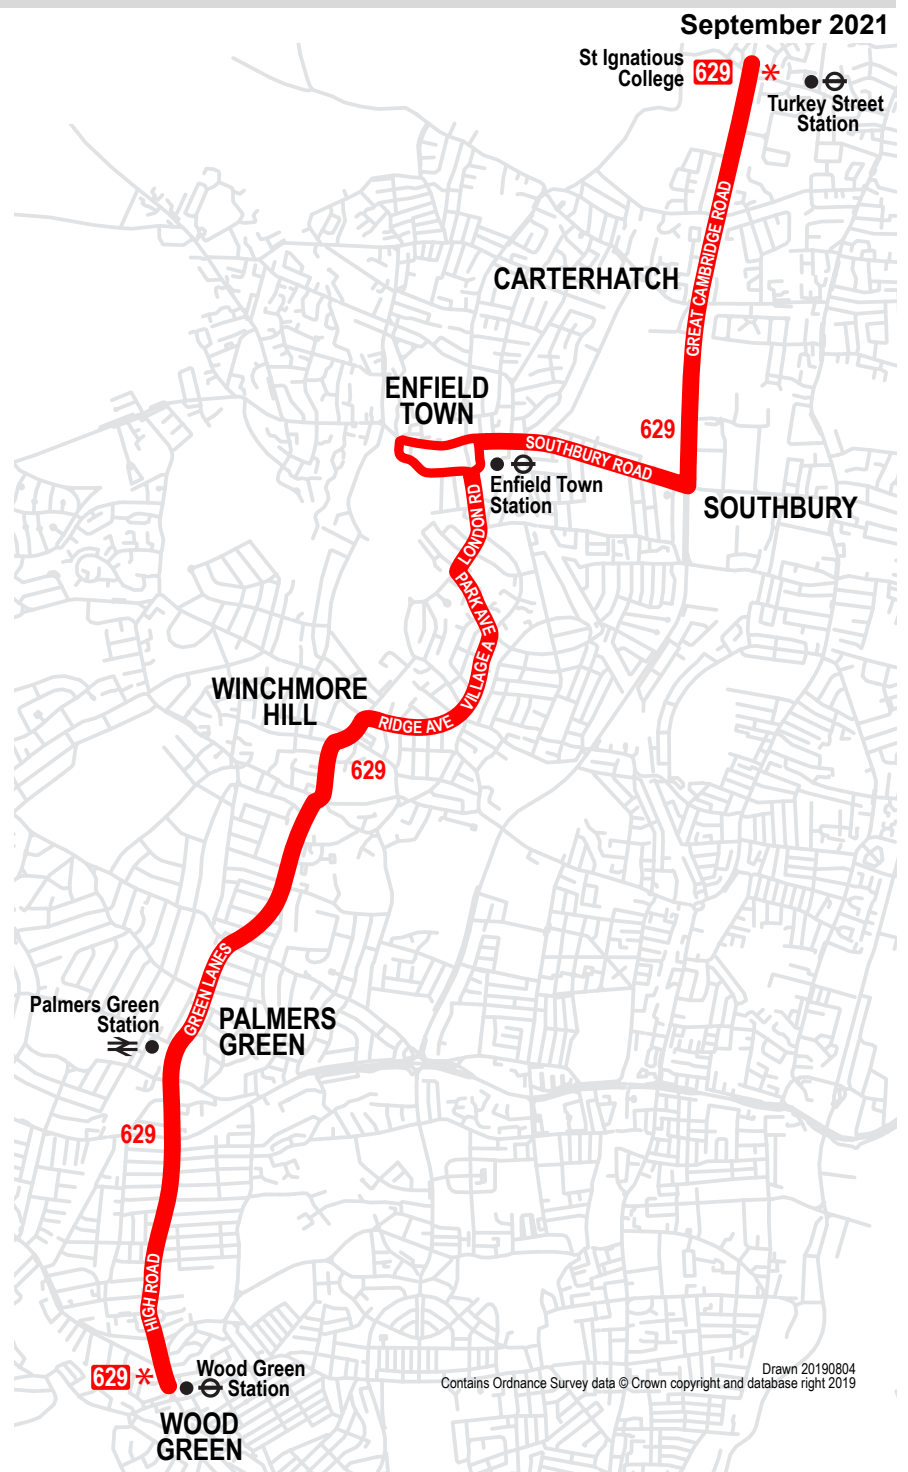

629 Wood Green – Turkey Street

serving St Ignatius College

Mondays to Fridays Schooldays

Wood Green Haringey Civic Centre	0732	0740
Palmers Green North Circular Road	0737	0745
Palmers Green Hedge Lane	0744	0752
Winchmore Hill Green Dragon Lane	0749	0757
Enfield Town Market Place	0758	0806
Great Cambridge Road Southbury Road	0806	0814
Enfield Halfway House	0811	0819
St Ignatius College	0815	0823

No service on other days

20210900 (20210903)

Valid September 2021

629 Turkey Street – Wood Green

serving St Ignatius College

Mondays to Fridays Schooldays

St Ignatius College	1445	1455
Enfield Halfway House	1449	1459
Great Cambridge Road Southbury Road	1453	1503
Enfield Town Station	1457	1507
Winchmore Hill Green Dragon Lane	1505	1515
Palmers Green Hedge Lane	1511	1521
Palmers Green North Circular Road	1520	1530
Wood Green	1526	1536

No service on other days

20210900 (20210903)