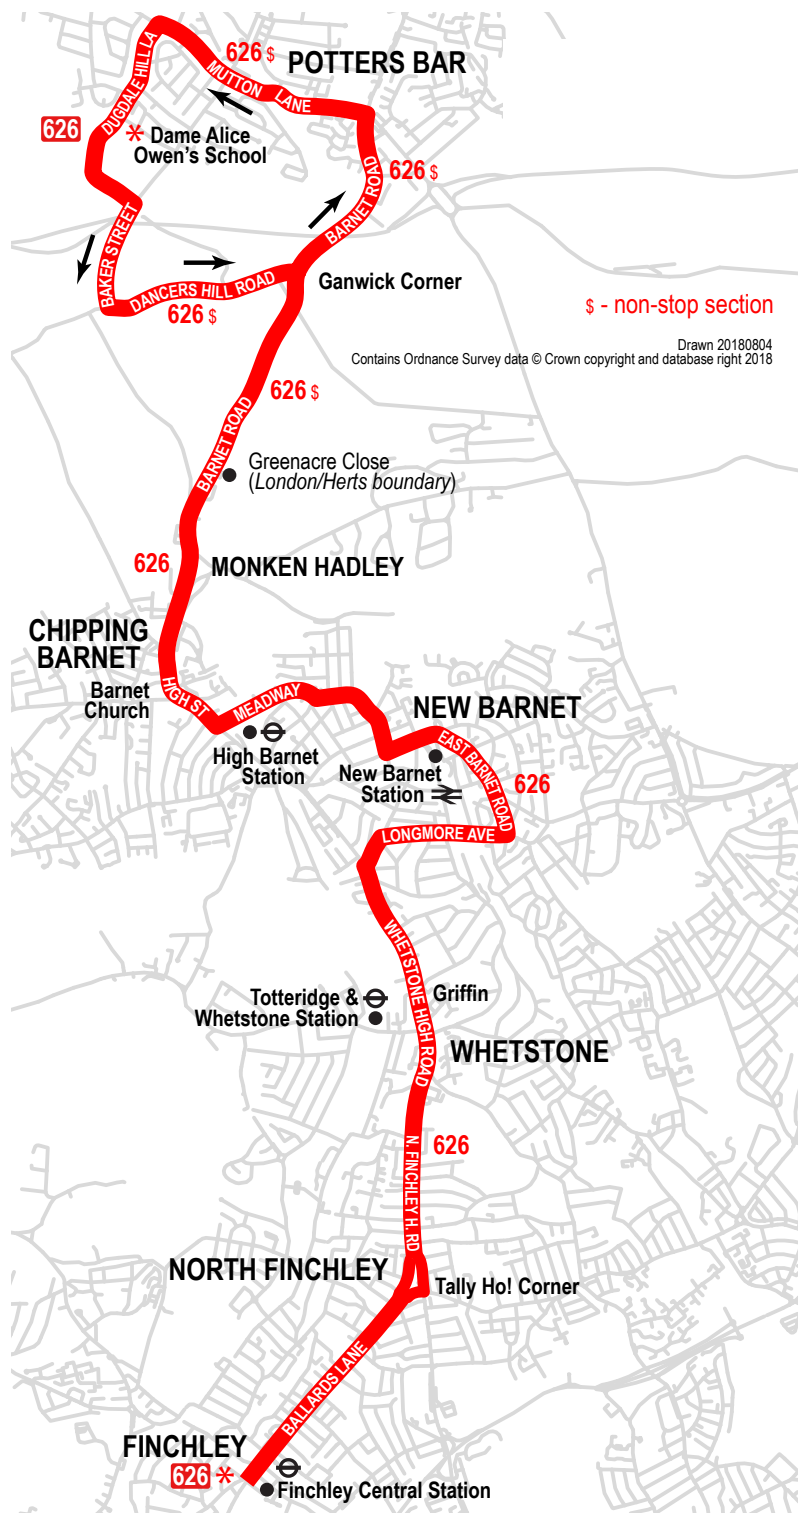

626 Finchley Central – Potters Bar

serving Dame Alice Owen's School

Schooldays

Finchley Central Station ☉	0736	0737	0738	0739
North Finchley Tally Ho Corner	0743	0744	0745	0746
Whetstone Griffin	0751	0752	0753	0754
New Barnet Station ⇌	0801	0802	0803	0804
Barnet Church	0809	0810	0811	0812
Potters Bar Dame Alice Owen's School	0827	0828	0829	0830

No service on other days

August 2020

20210900 (20210903)

626 Potters Bar – Finchley Central

serving Dame Alice Owen's School

Schooldays

Potters Bar Dame Alice Owen's School	1525	1535	1545	1555
Barnet Church	1542	1552	1602	1612
New Barnet Station ⇌	1549	1559	1609	1619
Whetstone Griffin	1603	1613	1623	1633
North Finchley Tally Ho Corner	1609	1619	1629	1639
Finchley Central Station ⊕	1616	1626	1636	--

No service on other days

August 2020

20210900 (20210903)