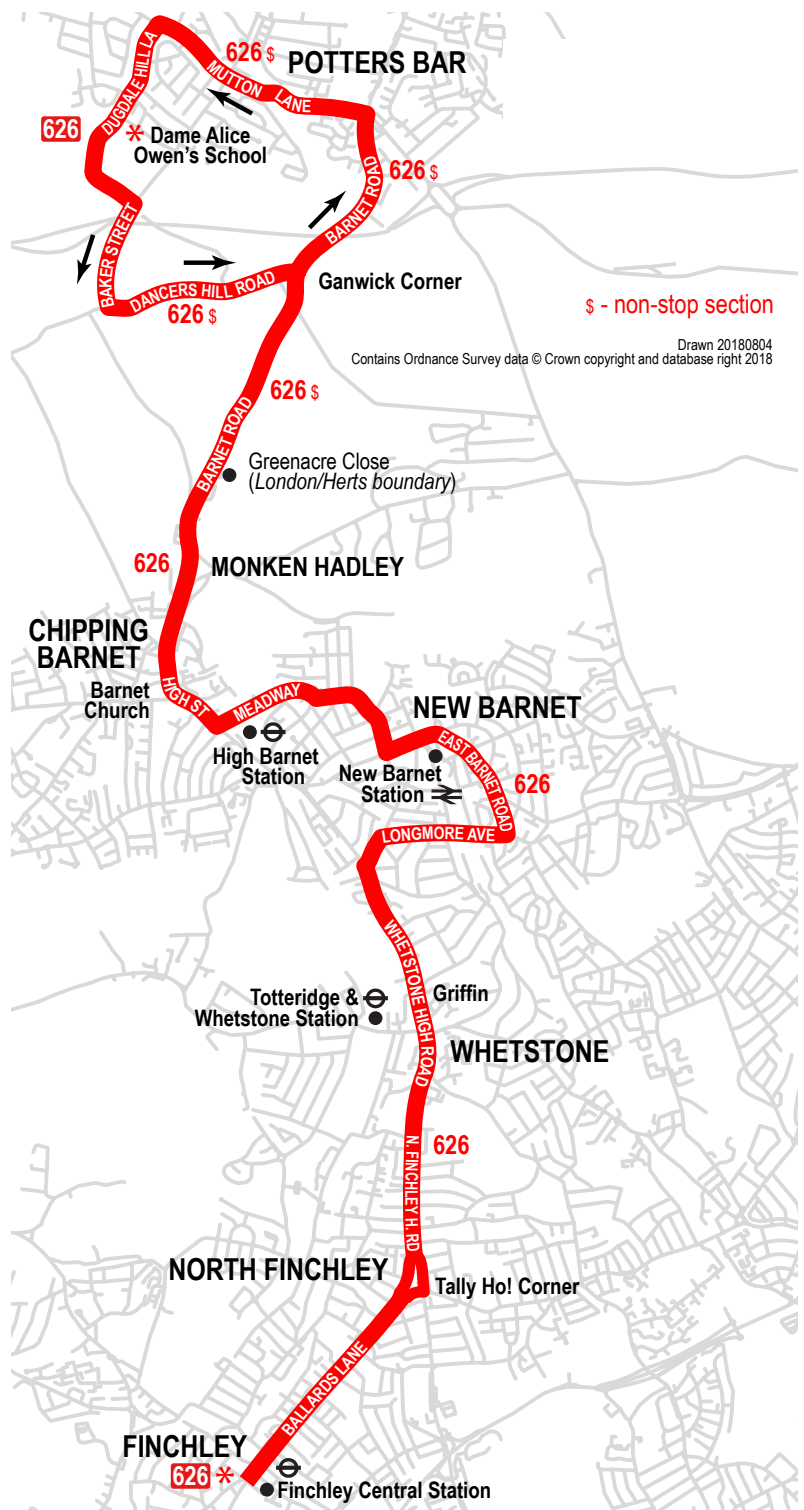

626 Finchley Central – Potters Bar

serving Dame Alice Owen's School

Schooldays

Finchley Central Station ☉	0736	0737	0738	0739
North Finchley Tally Ho Corner	0743	0744	0745	0746
Whetstone Griffin	0751	0752	0753	0754
New Barnet Station ⇌	0801	0802	0803	0804
Barnet Church	0809	0810	0811	0812
Potters Bar Dame Alice Owen's School	0827	0828	0829	0830

No service on other days

August 2020

20210900 (20210903)

626 Potters Bar – Finchley Central

serving Dame Alice Owen's School

Schooldays

Potters Bar Dame Alice Owen's School	1525	1535	1545	1555
Barnet Church	1542	1552	1602	1612
New Barnet Station ⇌	1549	1559	1609	1619
Whetstone Griffin	1603	1613	1623	1633
North Finchley Tally Ho Corner	1609	1619	1629	1639
Finchley Central Station ⊕	1616	1626	1636	--

No service on other days

August 2020

20210900 (20210903)