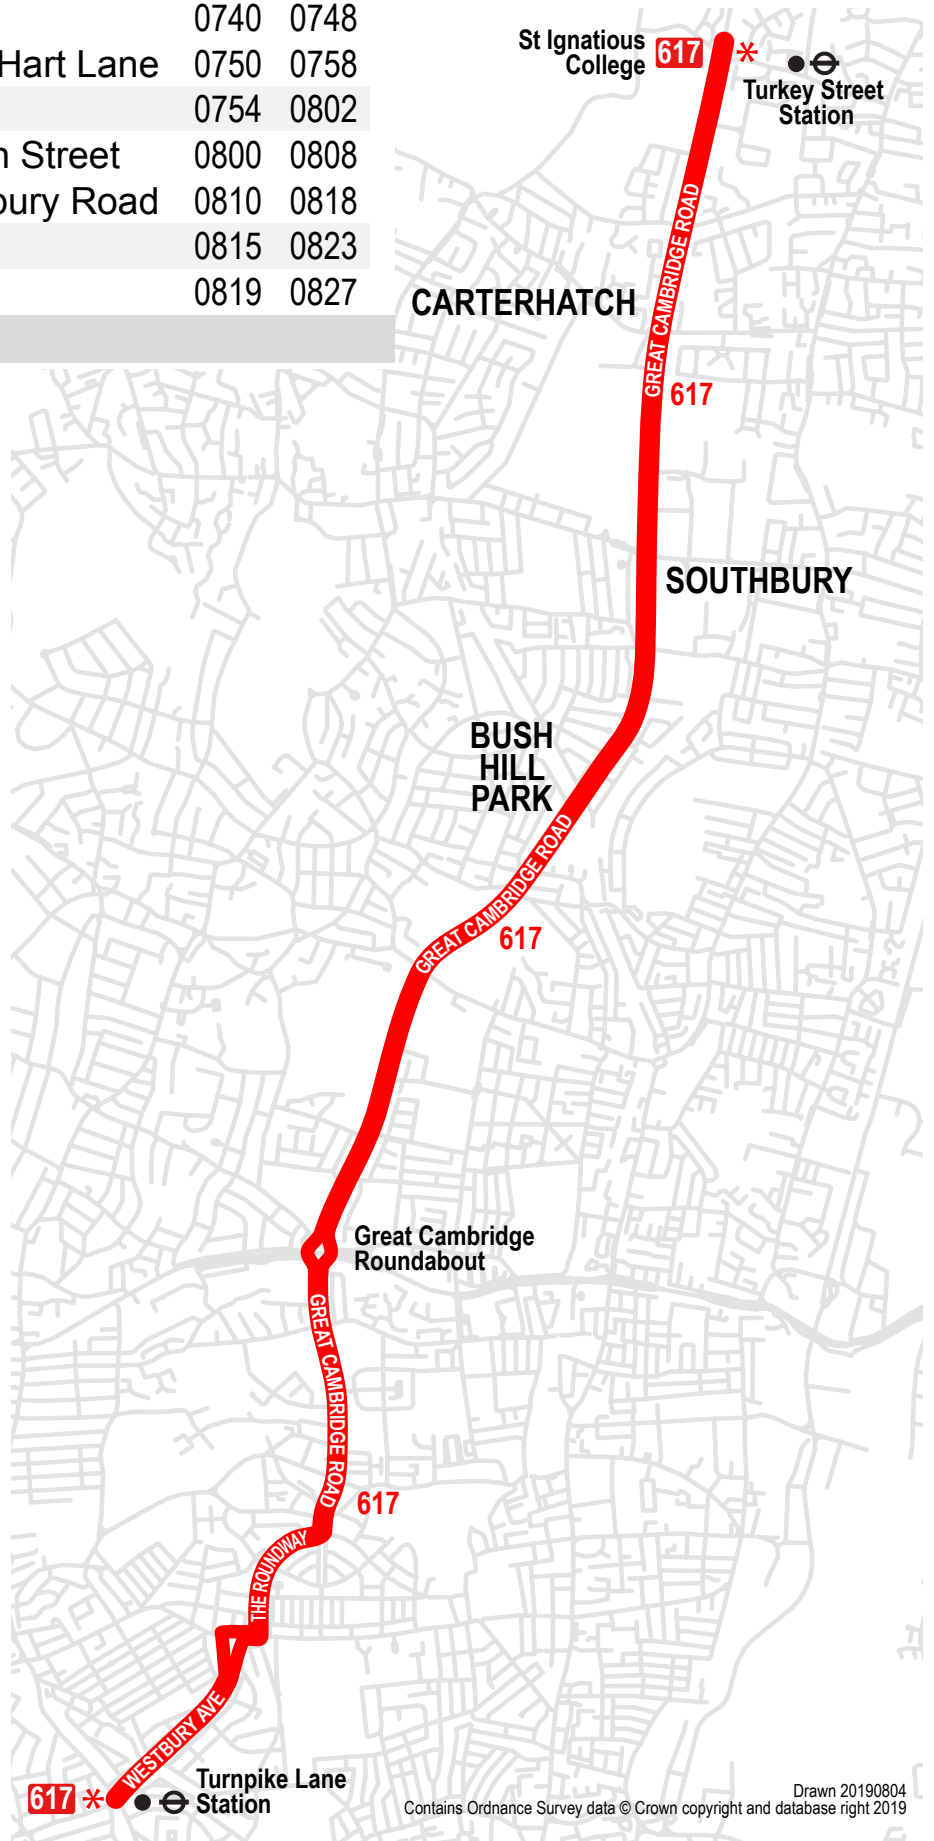

617 Turnpike Lane – Turkey Street

serving St Ignatius College

Schooldays

Turnpike Lane Station 	0740	0748
Great Cambridge Road White Hart Lane	0750	0758
Edmonton Cambridge	0754	0802
Great Cambridge Road Church Street	0800	0808
Great Cambridge Road Southbury Road	0810	0818
Enfield Halfway House	0815	0823
St Ignatius College	0819	0827

No service on other days

20210900 (20210903)

From September 2021

Drawn 20190804
Contains Ordnance Survey data © Crown copyright and database right 2019

617 Turkey Street – Turnpike Lane

serving St Ignatius College

Schooldays

St Ignatius College	1445	1455
Enfield Halfway House	1449	1459
Great Cambridge Road Southbury Road	1453	1503
Great Cambridge Road Church Street	1501	1511
Edmonton Cambridge	1505	1515
Great Cambridge Road White Hart Lane	1509	1519
Turnpike Lane Station 	1519	1529

No service on other days

20210900 (20210903)

From September 2021

Drawn 20190804
Contains Ordnance Survey data © Crown copyright and database right 2019