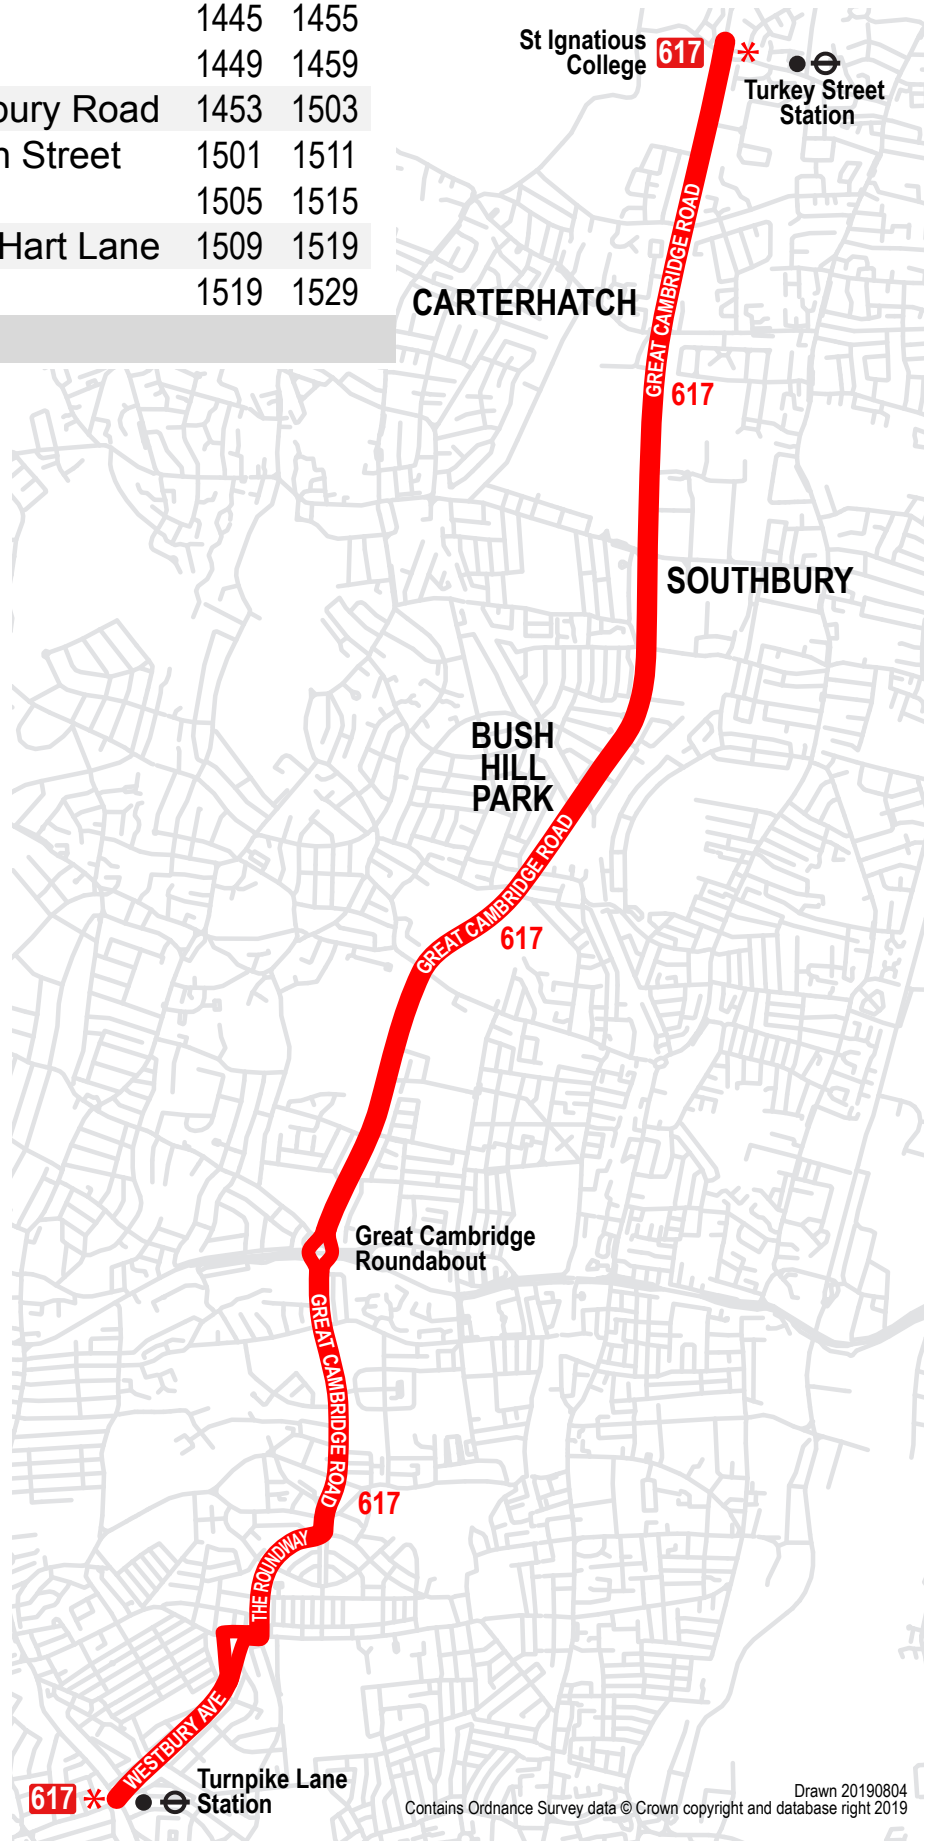

617 Turnpike Lane – Turkey Street

serving St Ignatius College

Schooldays

Turnpike Lane Station 	0740	0748
Great Cambridge Road White Hart Lane	0750	0758
Edmonton Cambridge	0754	0802
Great Cambridge Road Church Street	0800	0808
Great Cambridge Road Southbury Road	0810	0818
Enfield Halfway House	0815	0823
St Ignatius College	0819	0827

No service on other days

20210900 (20210903)

From September 2021

Drawn 20190804
Contains Ordnance Survey data © Crown copyright and database right 2019

617 Turkey Street – Turnpike Lane

serving St Ignatius College

Schooldays

St Ignatius College	1445	1455
Enfield Halfway House	1449	1459
Great Cambridge Road Southbury Road	1453	1503
Great Cambridge Road Church Street	1501	1511
Edmonton Cambridge	1505	1515
Great Cambridge Road White Hart Lane	1509	1519
Turnpike Lane Station 	1519	1529

No service on other days

20210900 (20210903)

From September 2021

Drawn 20190804
Contains Ordnance Survey data © Crown copyright and database right 2019