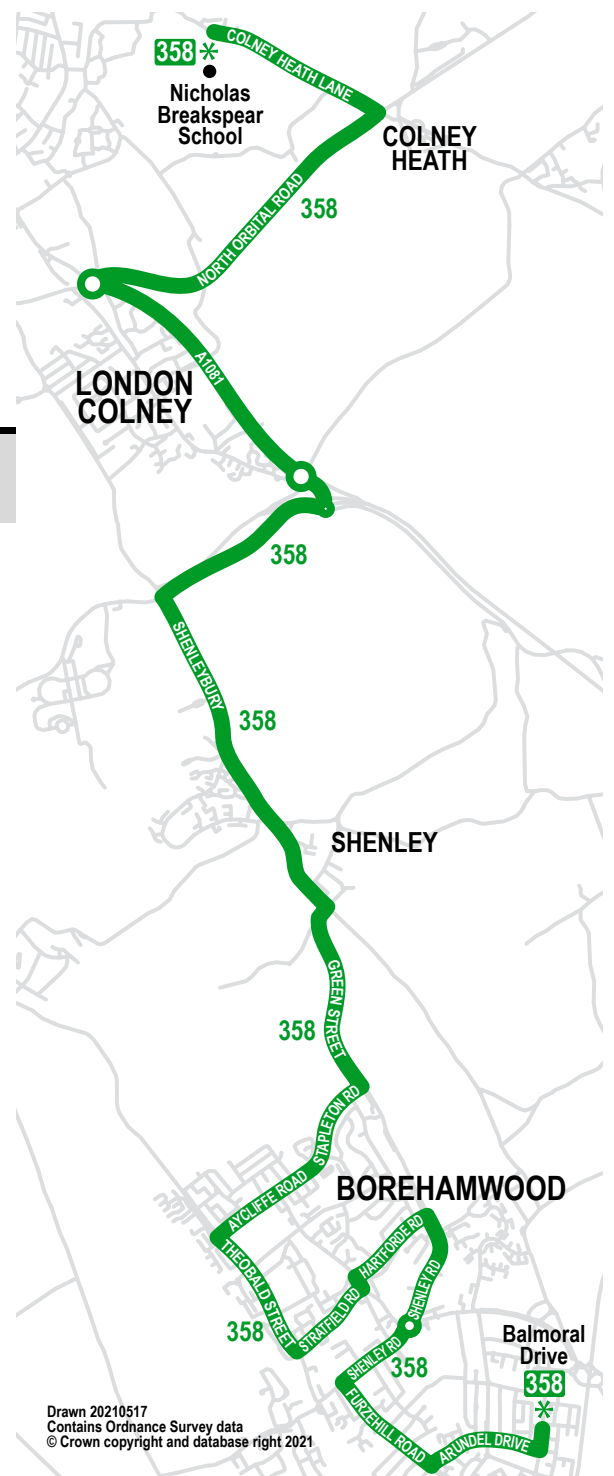

358 Borehamwood – Oaklands

serving Nicholas Breakspear School

Schooldays (Available to all passengers)

Borehamwood Balmoral Drive	0725
Arundel Drive Monkswood Gardens	0726
Arundel Drive Ripon Park	0728
Furzehill Road Summerswood School	0730
Furzehill Road Oakwood Avenue	0732
Shenley Road Furzehill Road, Stop G	0734
Shenley Road Elstree Studios	0736
Shenley Road Meadow Road	0738
Cowley Hill Hertswood School	0740
Hartforde Road Fountain Court	0742
Stratfield Road Flats	0744
Stratfield Road Theobald Street	0746
Theobald Street Stevenage Crescent	0748
Aycliffe Road Baldock Way	0750
Aycliffe Road Greenside	0752
Borehamwood Stapleton Rd, Stanborough Ave	0754
Shenley London Road, White Horse PH	0757
Shenleybury Cottages	0802
Oaklands Nicholas Breakspear School	0815

No service in school holidays or on Saturdays and Sundays.

Drawn 20210517
Contains Ordnance Survey data
© Crown copyright and database right 2021

358 Oaklands – Borehamwood

serving Nicholas Breakspear School

Schooldays (Available to all passengers)

Oaklands Nicholas Breakspear School	1520
Shenleybury Cottages	1530
Shenley London Road, White Horse PH	1534
Borehamwood Stapleton Rd, Stanborough Ave	1537
Aycliffe Road Greenside	1538
Aycliffe Road Baldock Way	1540
Theobald Street Stevenage Crescent	1542
Stratfield Road Audley Close	1544
Stratfield Road Flats	1545
Hartforde Road Fountain Court	1546
Cowley Hill Hertswood School	1548
Shenley Road Meadow Road	1550
Shenley Road Elstree Studios	1551
Shenley Road Furzehill Road, Stop F	1553
Furzehill Road Oakwood Avenue	1555
Furzehill Road Summerswood School	1556
Arundel Drive Ripon Park	1558
Borehamwood Balmoral Drive	1600

No service in school holidays or on Saturdays and Sundays.

Drawn 20210517
Contains Ordnance Survey data
© Crown copyright and database right 2021