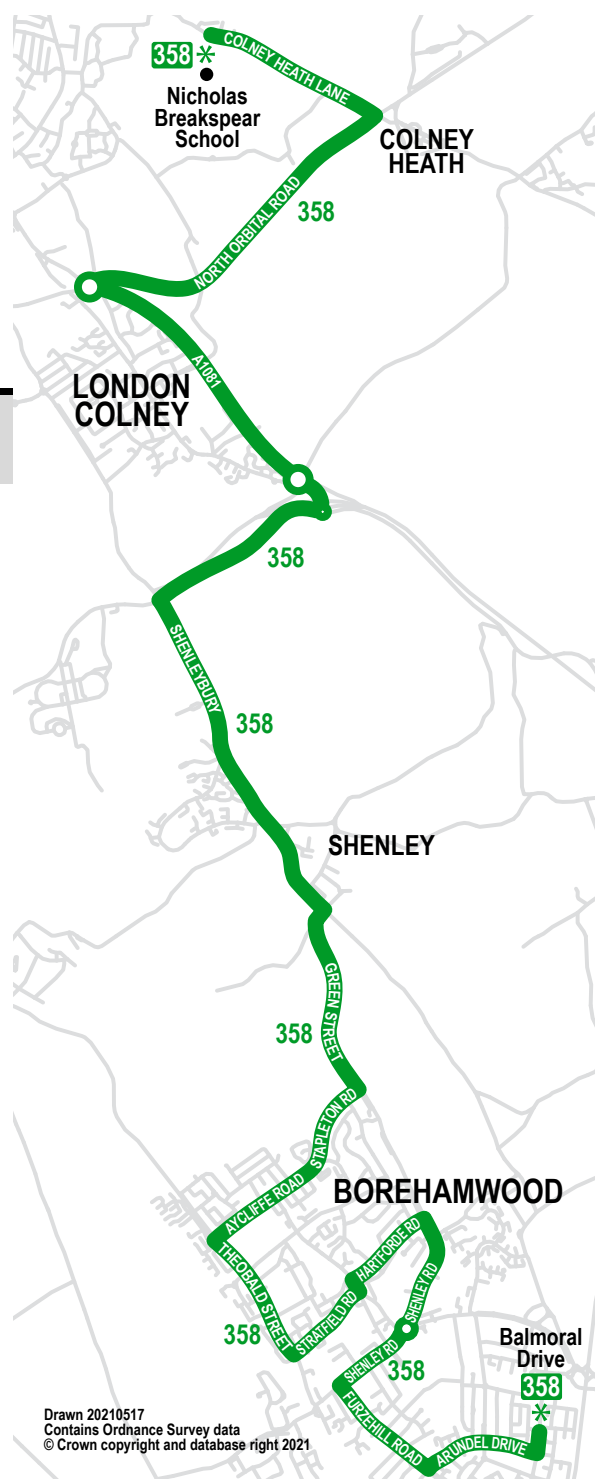

358 Borehamwood – Oaklands

serving Nicholas Breakspear School

Schooldays (Available to all passengers)

Borehamwood Balmoral Drive	0725
Arundel Drive Monkswood Gardens	0726
Arundel Drive Ripon Park	0728
Furzehill Road Summerswood School	0730
Furzehill Road Oakwood Avenue	0732
Shenley Road Furzehill Road, Stop G	0734
Shenley Road Elstree Studios	0736
Shenley Road Meadow Road	0738
Cowley Hill Hertswood School	0740
Hartforde Road Fountain Court	0742
Stratfield Road Flats	0744
Stratfield Road Theobald Street	0746
Theobald Street Stevenage Crescent	0748
Aycliffe Road Baldock Way	0750
Aycliffe Road Greenside	0752
Borehamwood Stapleton Rd, Stanborough Ave	0754
Shenley London Road, White Horse PH	0757
Shenleybury Cottages	0802
Oaklands Nicholas Breakspear School	0815

No service in school holidays or on Saturdays and Sundays.

Drawn 20210517
Contains Ordnance Survey data
© Crown copyright and database right 2021

358 Oaklands – Borehamwood

serving Nicholas Breakspear School

Schooldays (Available to all passengers)

Oaklands Nicholas Breakspear School	1520
Shenleybury Cottages	1530
Shenley London Road, White Horse PH	1534
Borehamwood Stapleton Rd, Stanborough Ave	1537
Aycliffe Road Greenside	1538
Aycliffe Road Baldock Way	1540
Theobald Street Stevenage Crescent	1542
Stratfield Road Audley Close	1544
Stratfield Road Flats	1545
Hartforde Road Fountain Court	1546
Cowley Hill Hertswood School	1548
Shenley Road Meadow Road	1550
Shenley Road Elstree Studios	1551
Shenley Road Furzehill Road, Stop F	1553
Furzehill Road Oakwood Avenue	1555
Furzehill Road Summerswood School	1556
Arundel Drive Ripon Park	1558
Borehamwood Balmoral Drive	1600

No service in school holidays or on Saturdays and Sundays.

Drawn 20210517
Contains Ordnance Survey data
© Crown copyright and database right 2021