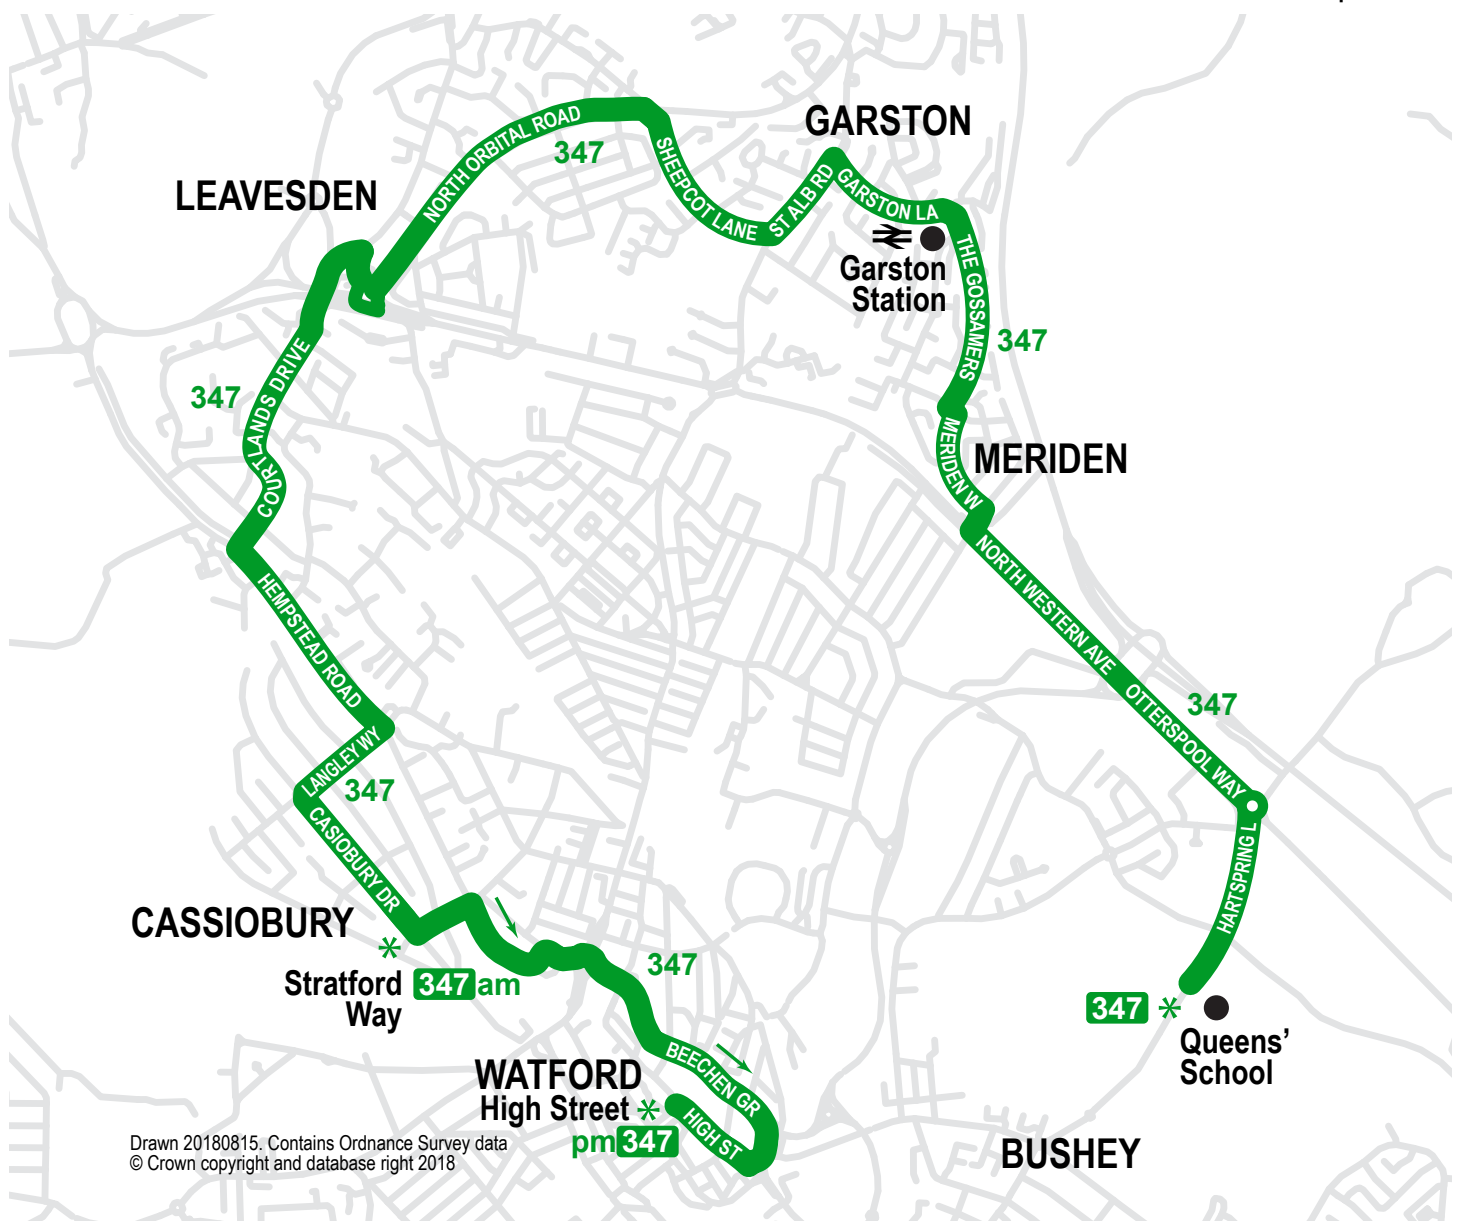

# 347 Cassiobury - Bushey (Queens' School)

Schooldays\*

## Mondays to Fridays Schooldays

<b>Cassiobury</b> Cassiobury Dr., Stratford Way	0733	<b>Bushey</b> Queens' School	1508
<b>Cassiobury Drive</b> Langley Way	0735	<b>Bushey</b> Aldenham Rd, Queens' School N.	1509
<b>North Watford</b> Hempstead Rd, Ridge Lane	0738	<b>The Gossamers</b> Shops	1515
<b>Courtlands Drive</b> The Ridgeway	0740	<b>Meriden</b> The Gossamers, The Phillipers	1516
<b>Courtlands Drive</b> Shops	0742	<b>Garston Station</b> ⇌ Garston Lane	1518
<b>Leavesden</b> Ashfields	0744	<b>Garston Lane</b> Garston Parade	1520
<b>Kingswood</b> North Orbital Rd, Leveret Cl.	0745	<b>Kingswood</b> Sheepcot Lane, Lamb Close	1524
<b>Kingswood</b> Sheepcot Lane, Lamb Close	0749	<b>Kingswood</b> North Orbital Rd, Evans Ave.	1526
<b>Garston Lane</b> Garston Parade	0754	<b>Leavesden</b> Ashfields	1528
<b>Garston Station</b> ⇌ Garston Lane	0756	<b>Courtlands Drive</b> Shops	1530
<b>Meriden</b> The Gossamers, The Phillipers	0758	<b>Courtlands Drive</b> The Ridgeway	1532
<b>The Gossamers</b> Shops	0759	<b>Hempstead Road</b> Ridge Lane	1535
<b>North Bushey</b> Hartspring Lane, Park Ave.	0809	<b>Cassiobury Drive</b> Langley Way	1539
<b>Bushey</b> Aldenham Rd, Queens' School S.	0814	<b>Cassiobury Drive</b> Stratford Way	1541
<b>Bushey</b> Queens' School	0815	<b>Watford</b> Town Hall, Stop Y	1545
		<b>Watford High Street</b> Stop F	1552

No service on other days

September 2018

Drawn 20180815. Contains Ordnance Survey data © Crown copyright and database right 2018

\* This service is available to all passengers

sb\_347\_20200900 (20200820)