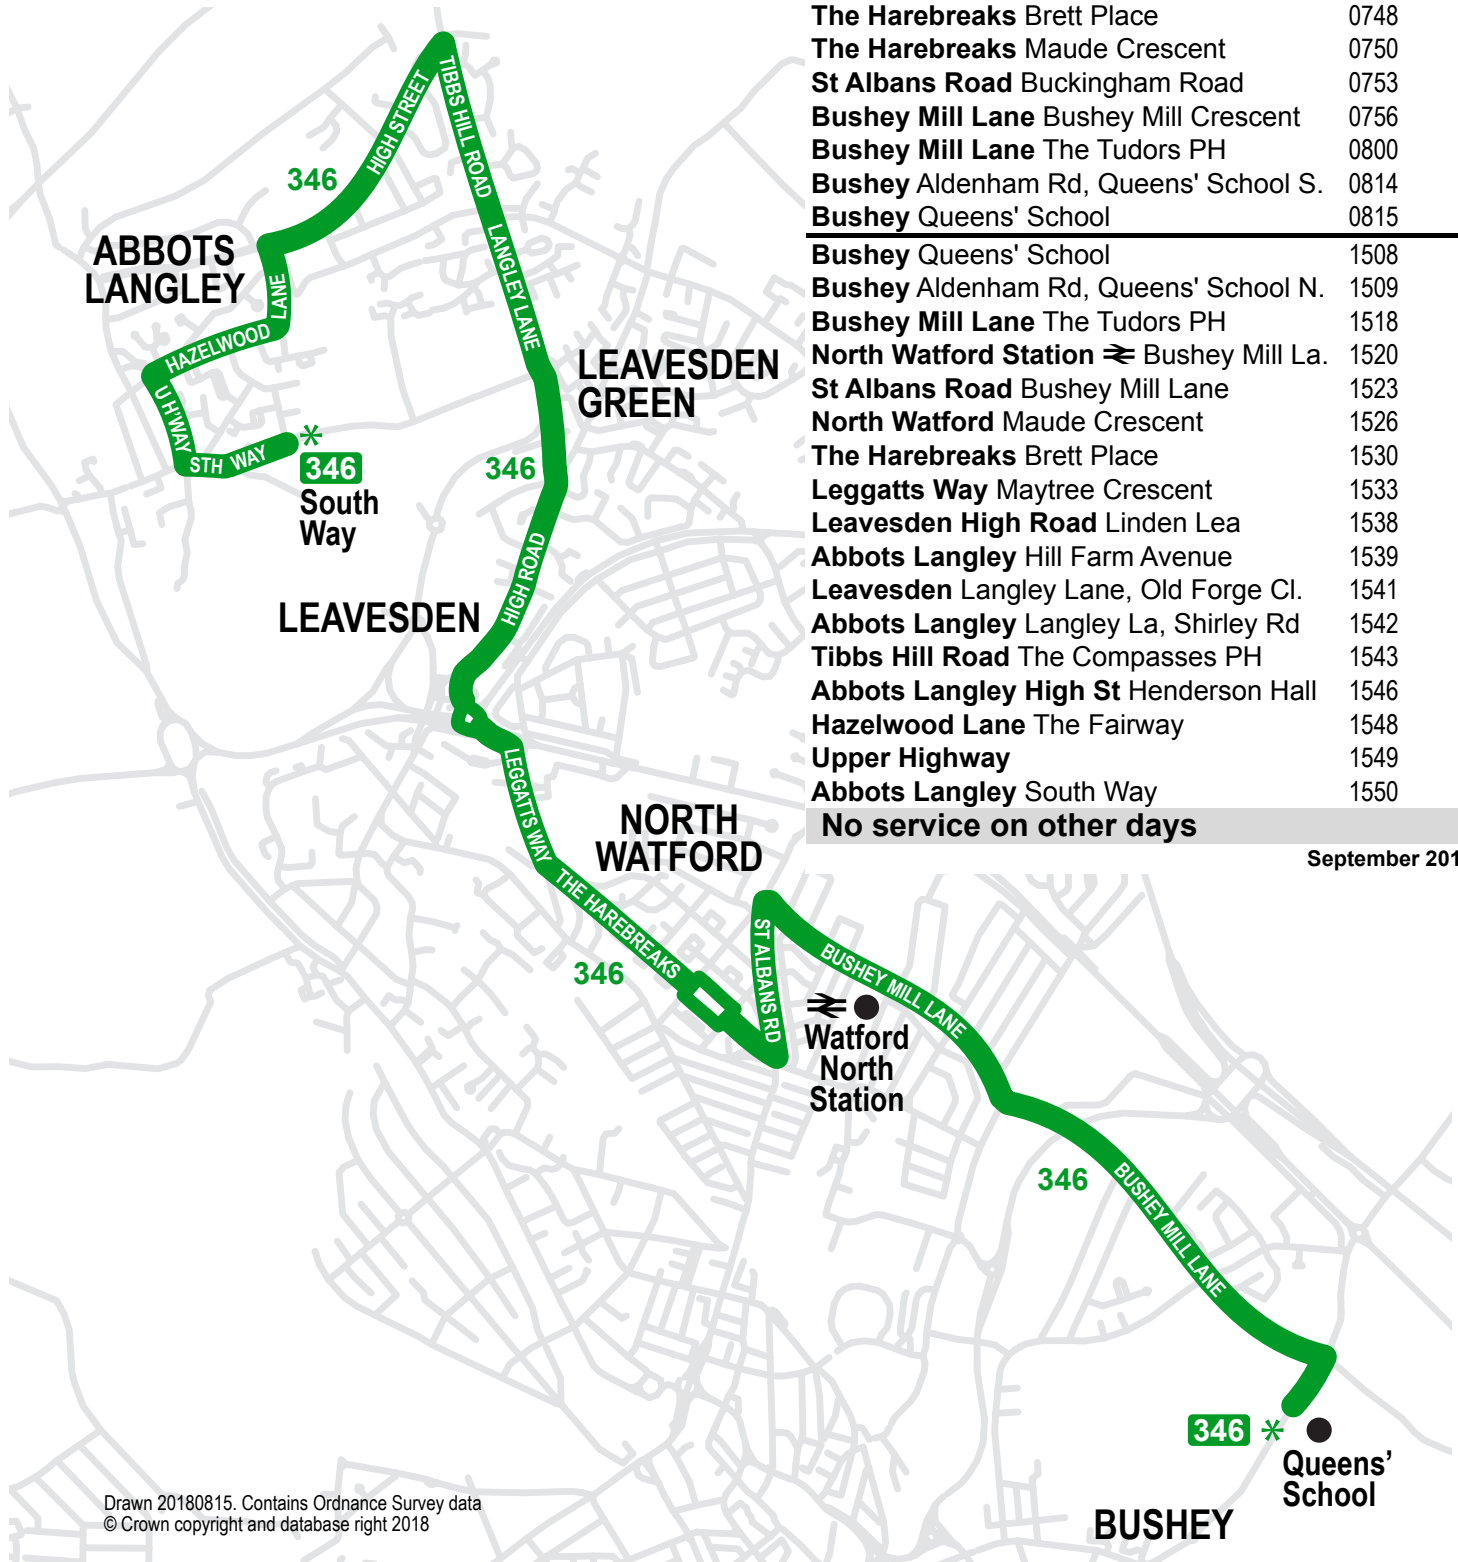

346

Schooldays*

Abbots Langley - Bushey (Queens' School)

Mondays to Fridays Schooldays

Abbots Langley South Way	0726
Upper Highway	0728
Hazelwood Lane The Fairway	0729
Abbots Langley High St Henderson Hall	0733
Tibbs Hill Road The Compasses PH	0736
Langley Lane Shirley Road	0737
Leavesden Langley Lane, Old Forge Cl.	0738
Abbots Langley Hill Farm Avenue	0739
Leavesden High Road Linden Lea	0740
Leavesden Leggatts Way, Maytree Cr.	0745
The Harebreaks Brett Place	0748
The Harebreaks Maude Crescent	0750
St Albans Road Buckingham Road	0753
Bushey Mill Lane Bushey Mill Crescent	0756
Bushey Mill Lane The Tudors PH	0800
Bushey Aldenham Rd, Queens' School S.	0814
Bushey Queens' School	0815
<hr/>	
Bushey Queens' School	1508
Bushey Aldenham Rd, Queens' School N.	1509
Bushey Mill Lane The Tudors PH	1518
North Watford Station ⇌ Bushey Mill La.	1520
St Albans Road Bushey Mill Lane	1523
North Watford Maude Crescent	1526
The Harebreaks Brett Place	1530
Leggatts Way Maytree Crescent	1533
Leavesden High Road Linden Lea	1538
Abbots Langley Hill Farm Avenue	1539
Leavesden Langley Lane, Old Forge Cl.	1541
Abbots Langley Langley La, Shirley Rd	1542
Tibbs Hill Road The Compasses PH	1543
Abbots Langley High St Henderson Hall	1546
Hazelwood Lane The Fairway	1548
Upper Highway	1549
Abbots Langley South Way	1550
No service on other days	

September 2018

Drawn 20180815. Contains Ordnance Survey data © Crown copyright and database right 2018

* This service is available to all passengers