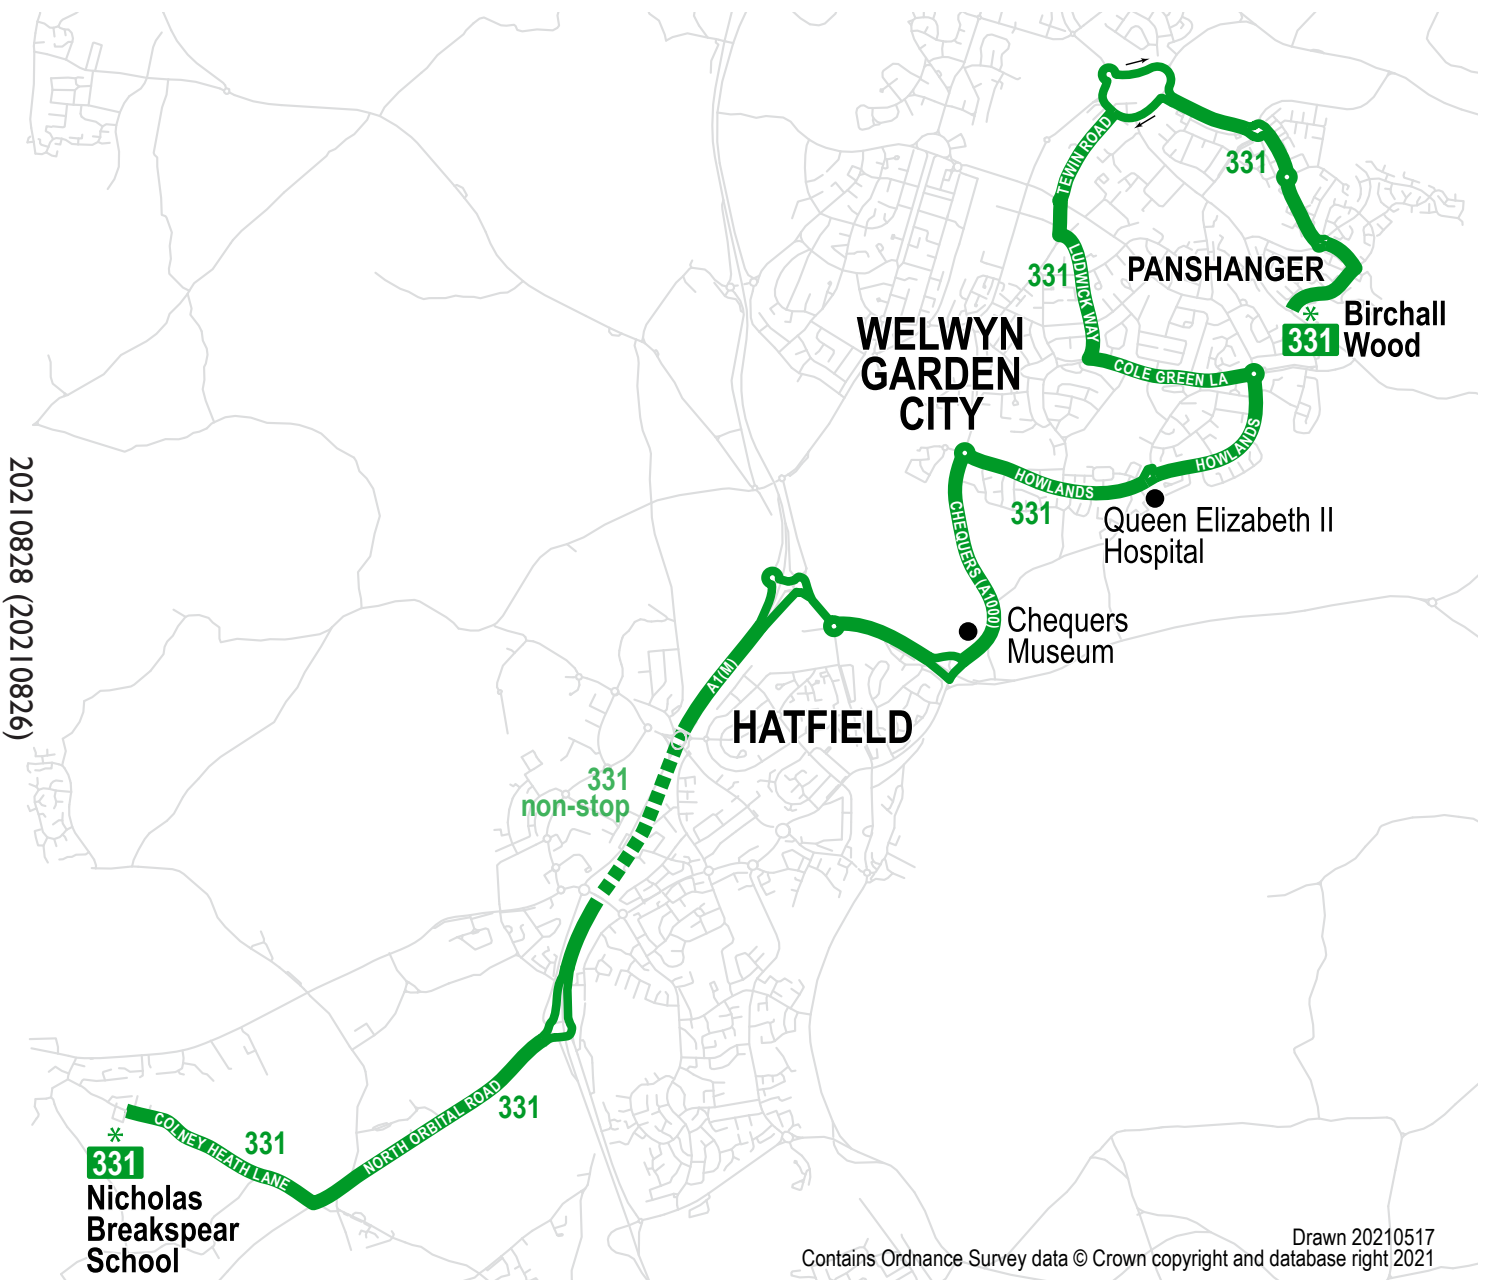

# 33 | Welwyn GC – Oaklands

serving Nicholas Breakspear School

## Schooldays (Available to all passengers)

Panshanger Birchall Wood	0730
Moors Walk Poplars	0733
Panshanger Herts Way, Windhill	0735
Ludwick Way Verulam Close	0738
Cole Green Lane Upperfield Road	0741
Howlands Archers Ride	0744
QE II Hospital Stop A	0746
Howlands Hollybush Lane	0749
Mill Green Museum	0755
Smallfield Barley Mow Lane	0810
Oaklands Nicholas Breakspear School	0815

No service in school holidays or on Saturdays and Sundays.

Autumn 2021

20210828 (20210826)

## Schooldays (Available to all passengers)

Oaklands Nicholas Breakspear School	1520
Smallfield Barley Mow Lane	1522
Mill Green Museum	1534
Howlands Hollybush Lane	1540
QE II Hospital Stop B	1542
Howlands Archers Ride	1545
Cole Green Lane Upperfield Road	1548
Ludwick Way Knella Road	1551
Panshanger Hens Way, Windhill	1555
Moors Walk Poplars	1557
Birchall Wood Sylvan Way	1600