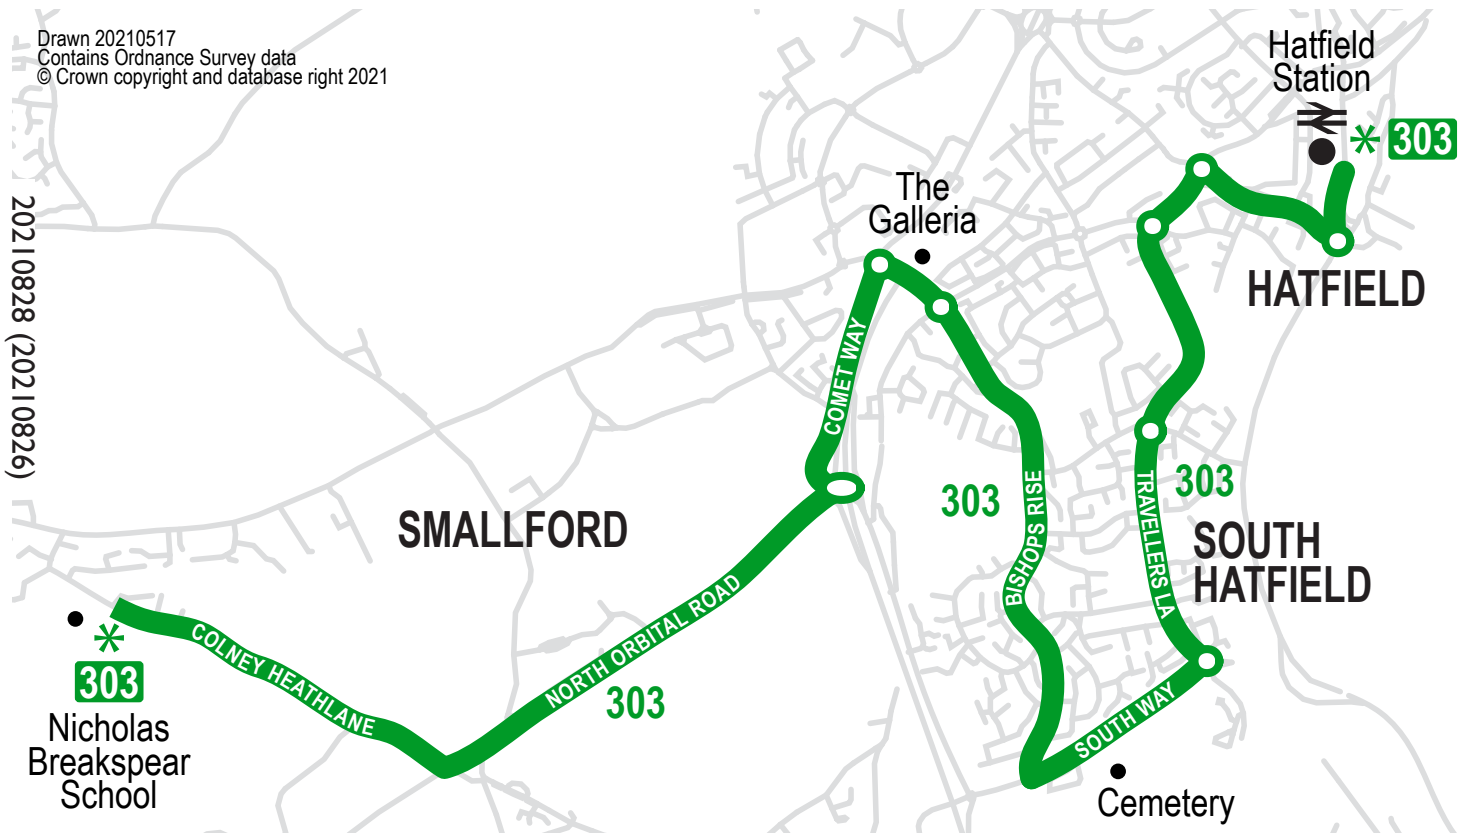

303 Hatfield – Oaklands

serving Nicholas Breakspear School

Schooldays (Available to all passengers)

Hatfield Station ⇌ Stop 5	0740
Hatfield Town Centre Stop W	0745
Oxlease Drive	0747
South Hatfield Millwards	0749
South Hatfield Garden Avenue	0752
Hatfield The Galleria, Stop A	0800
Ellenbrook Lane Stop S	0804
Oaklands Nicholas Breakspear School	0815

No service in school holidays or on Saturdays and Sundays.

303 Oaklands – Hatfield

serving Nicholas Breakspear School

Schooldays (Available to all passengers)

Oaklands Nicholas Breakspear School	1520
Hatfield The Galleria, Stop C	1529
South Hatfield Garden Avenue	1535
South Hatfield Millwards	1538
Oxlease Drive	1540
Hatfield Station ⇌	1546