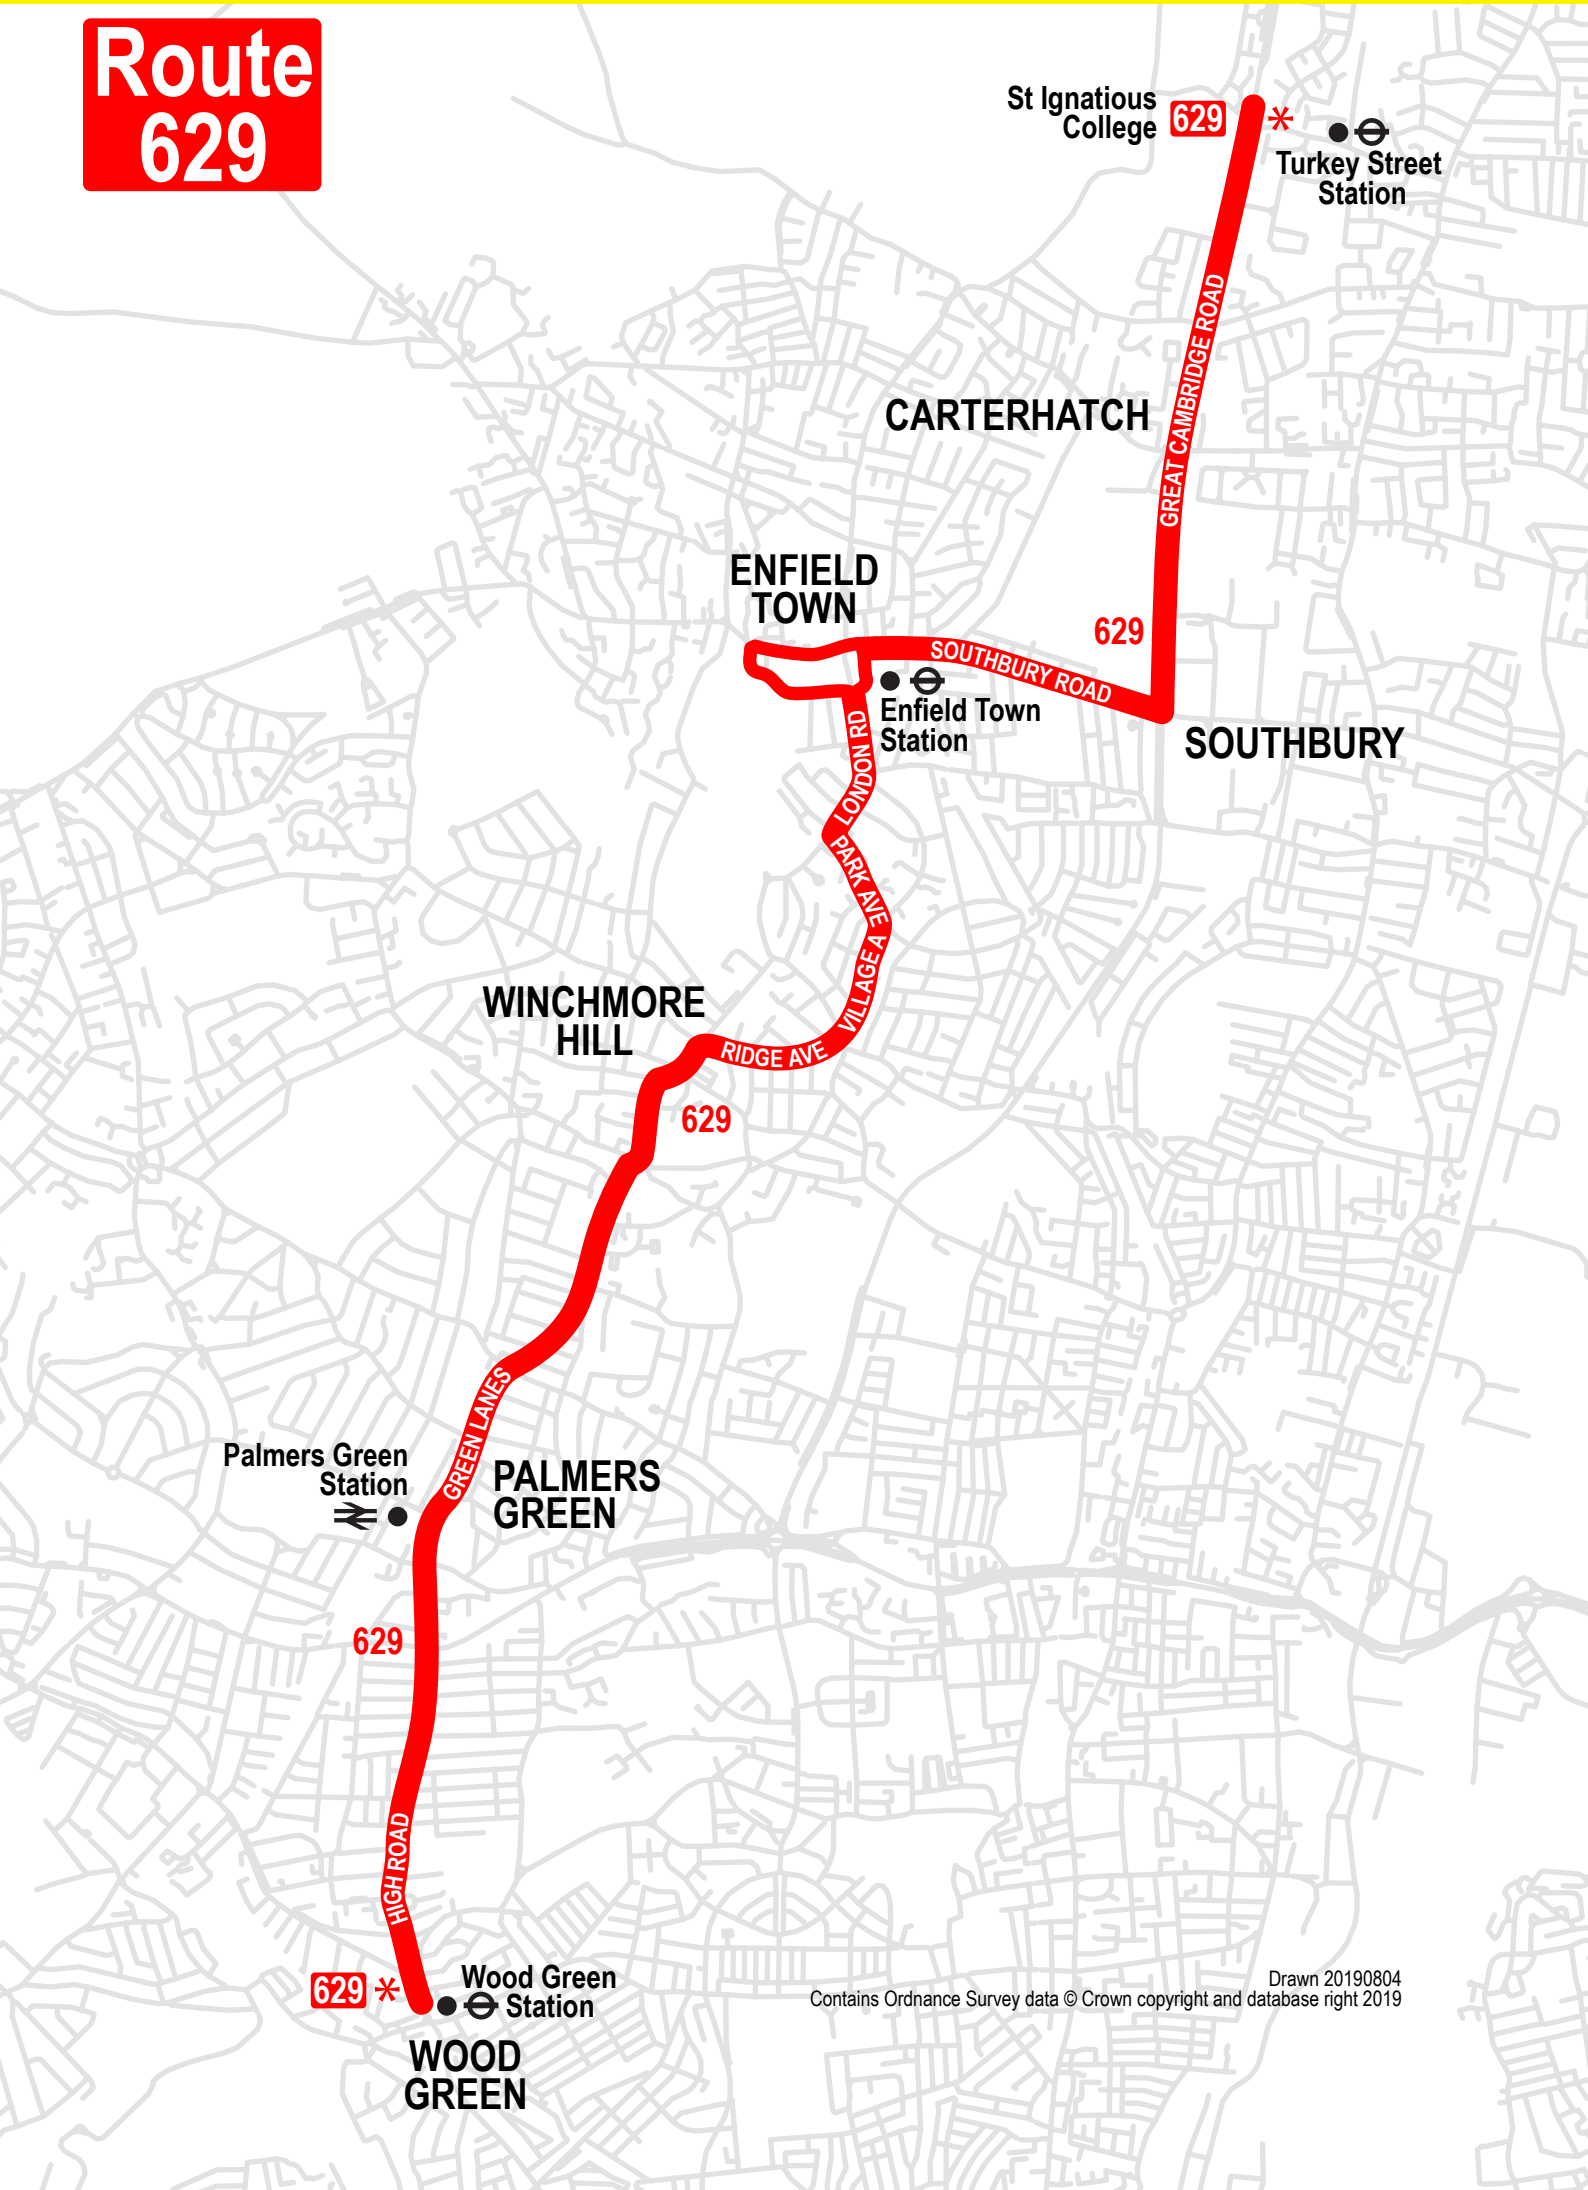

Route 629

St Ignatius College 629 *

Turkey Street Station

CARTERHATCH

ENFIELD TOWN

Enfield Town Station

SOUTHBURY

WINCHMORE HILL

Palmers Green Station

PALMERS GREEN

Wood Green Station 629 *

WOOD GREEN