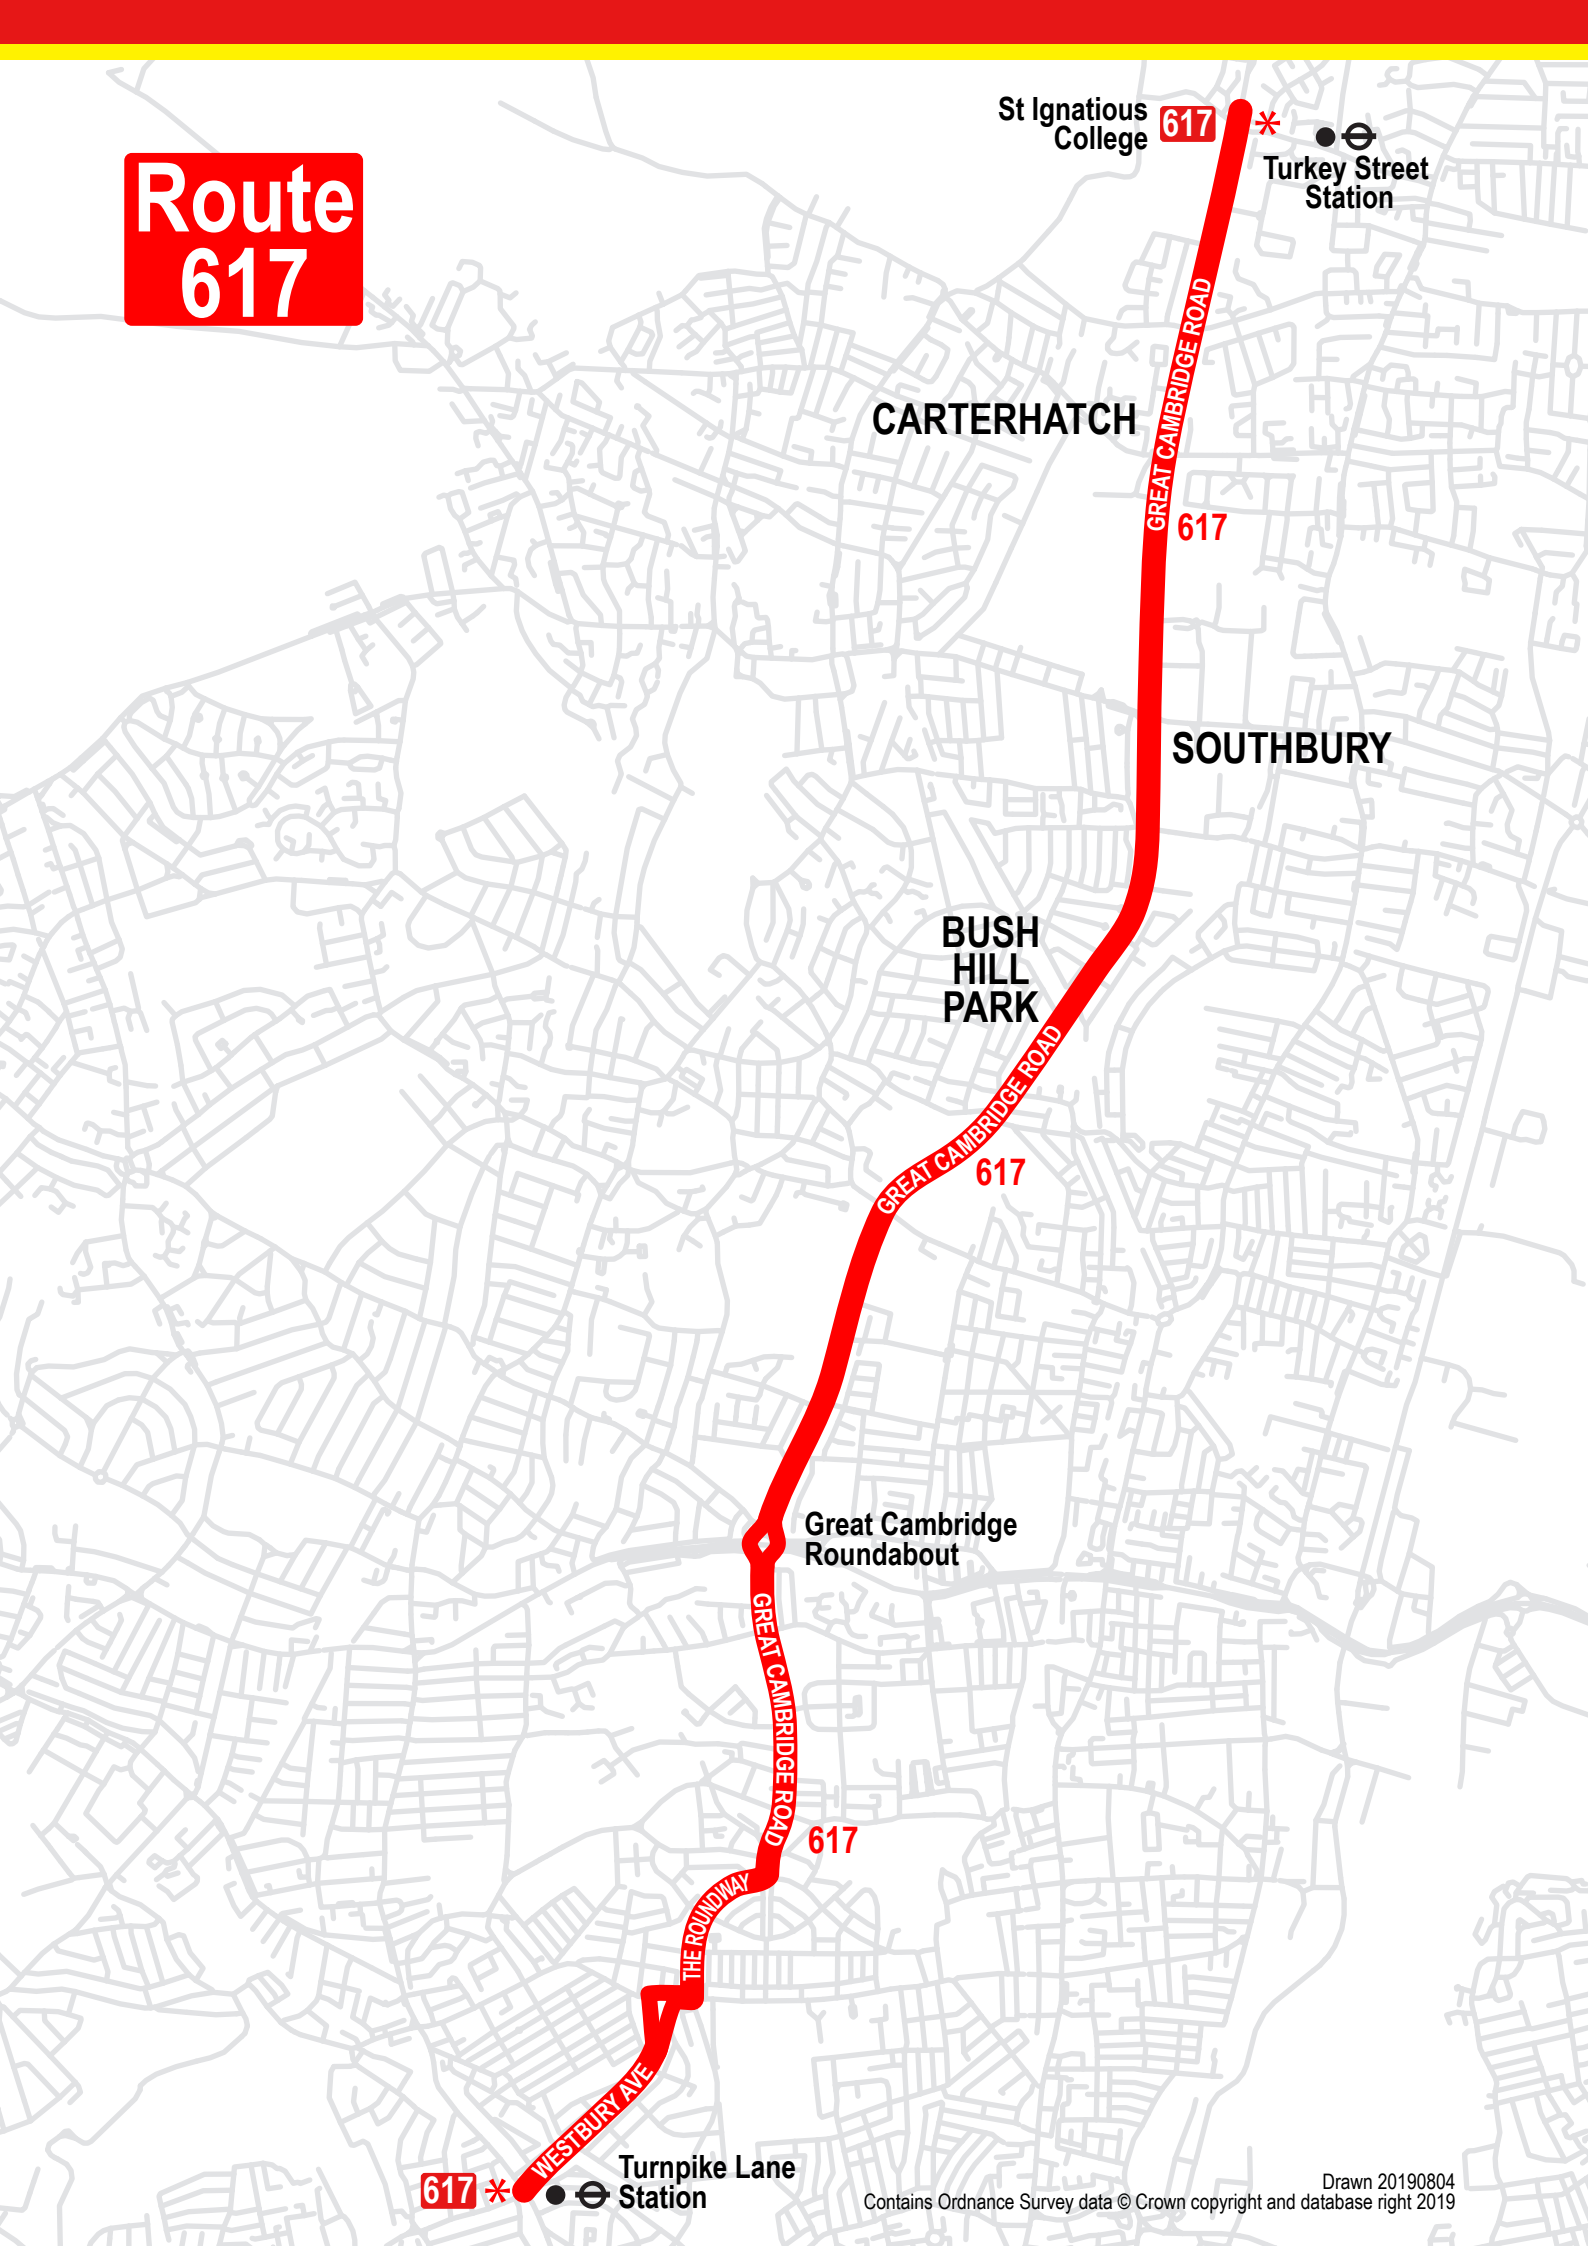

# Route 617

St Ignatius College

617

Turkey Street Station

CARTERHATCH

GREAT CAMBRIDGE ROAD  
617

SOUTHBURY

BUSH HILL PARK

GREAT CAMBRIDGE ROAD  
617

Great Cambridge Roundabout

GREAT CAMBRIDGE ROAD  
617

THE ROUNDWAY

WESTBURY AVE  
617

Turnpike Lane Station

617

Drawn 20190804

Contains Ordnance Survey data © Crown copyright and database right 2019