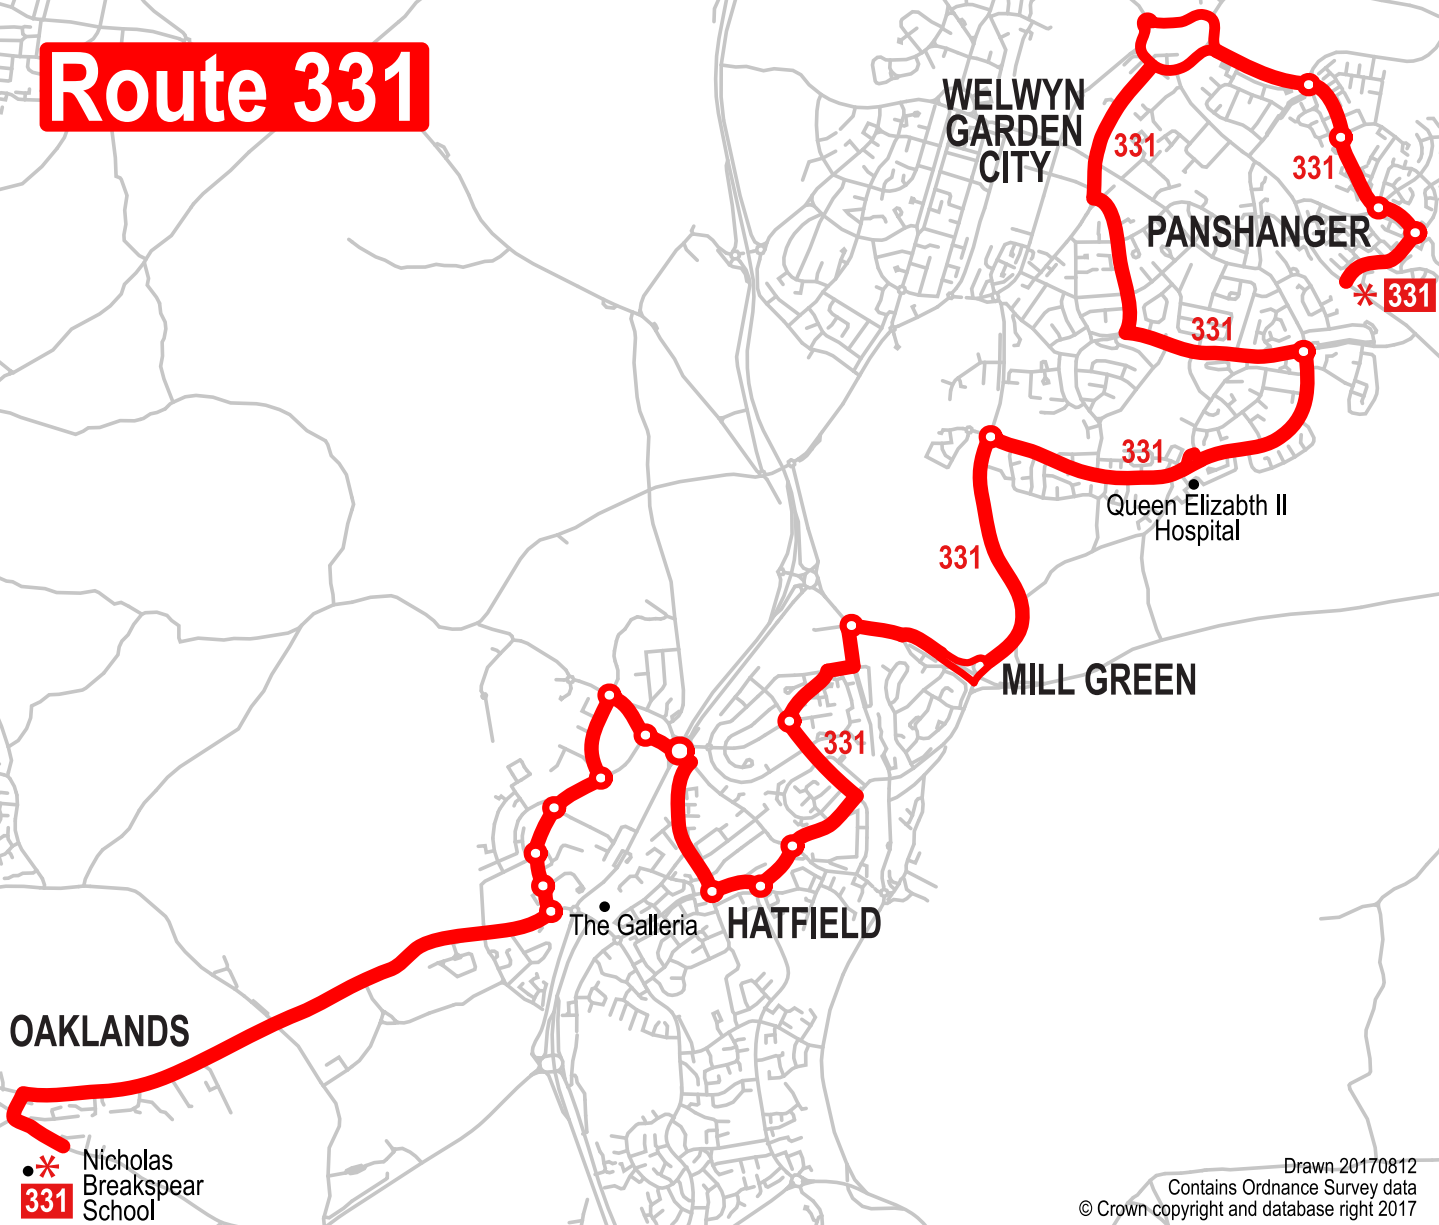

# Route 331

OAKLANDS

•\* Nicholas Breakspear School  
331

The Galleria HATFIELD

WELWYN GARDEN CITY

PANSHANGER

Queen Elizabeth II Hospital

MILL GREEN

Drawn 20170812  
Contains Ordnance Survey data  
© Crown copyright and database right 2017