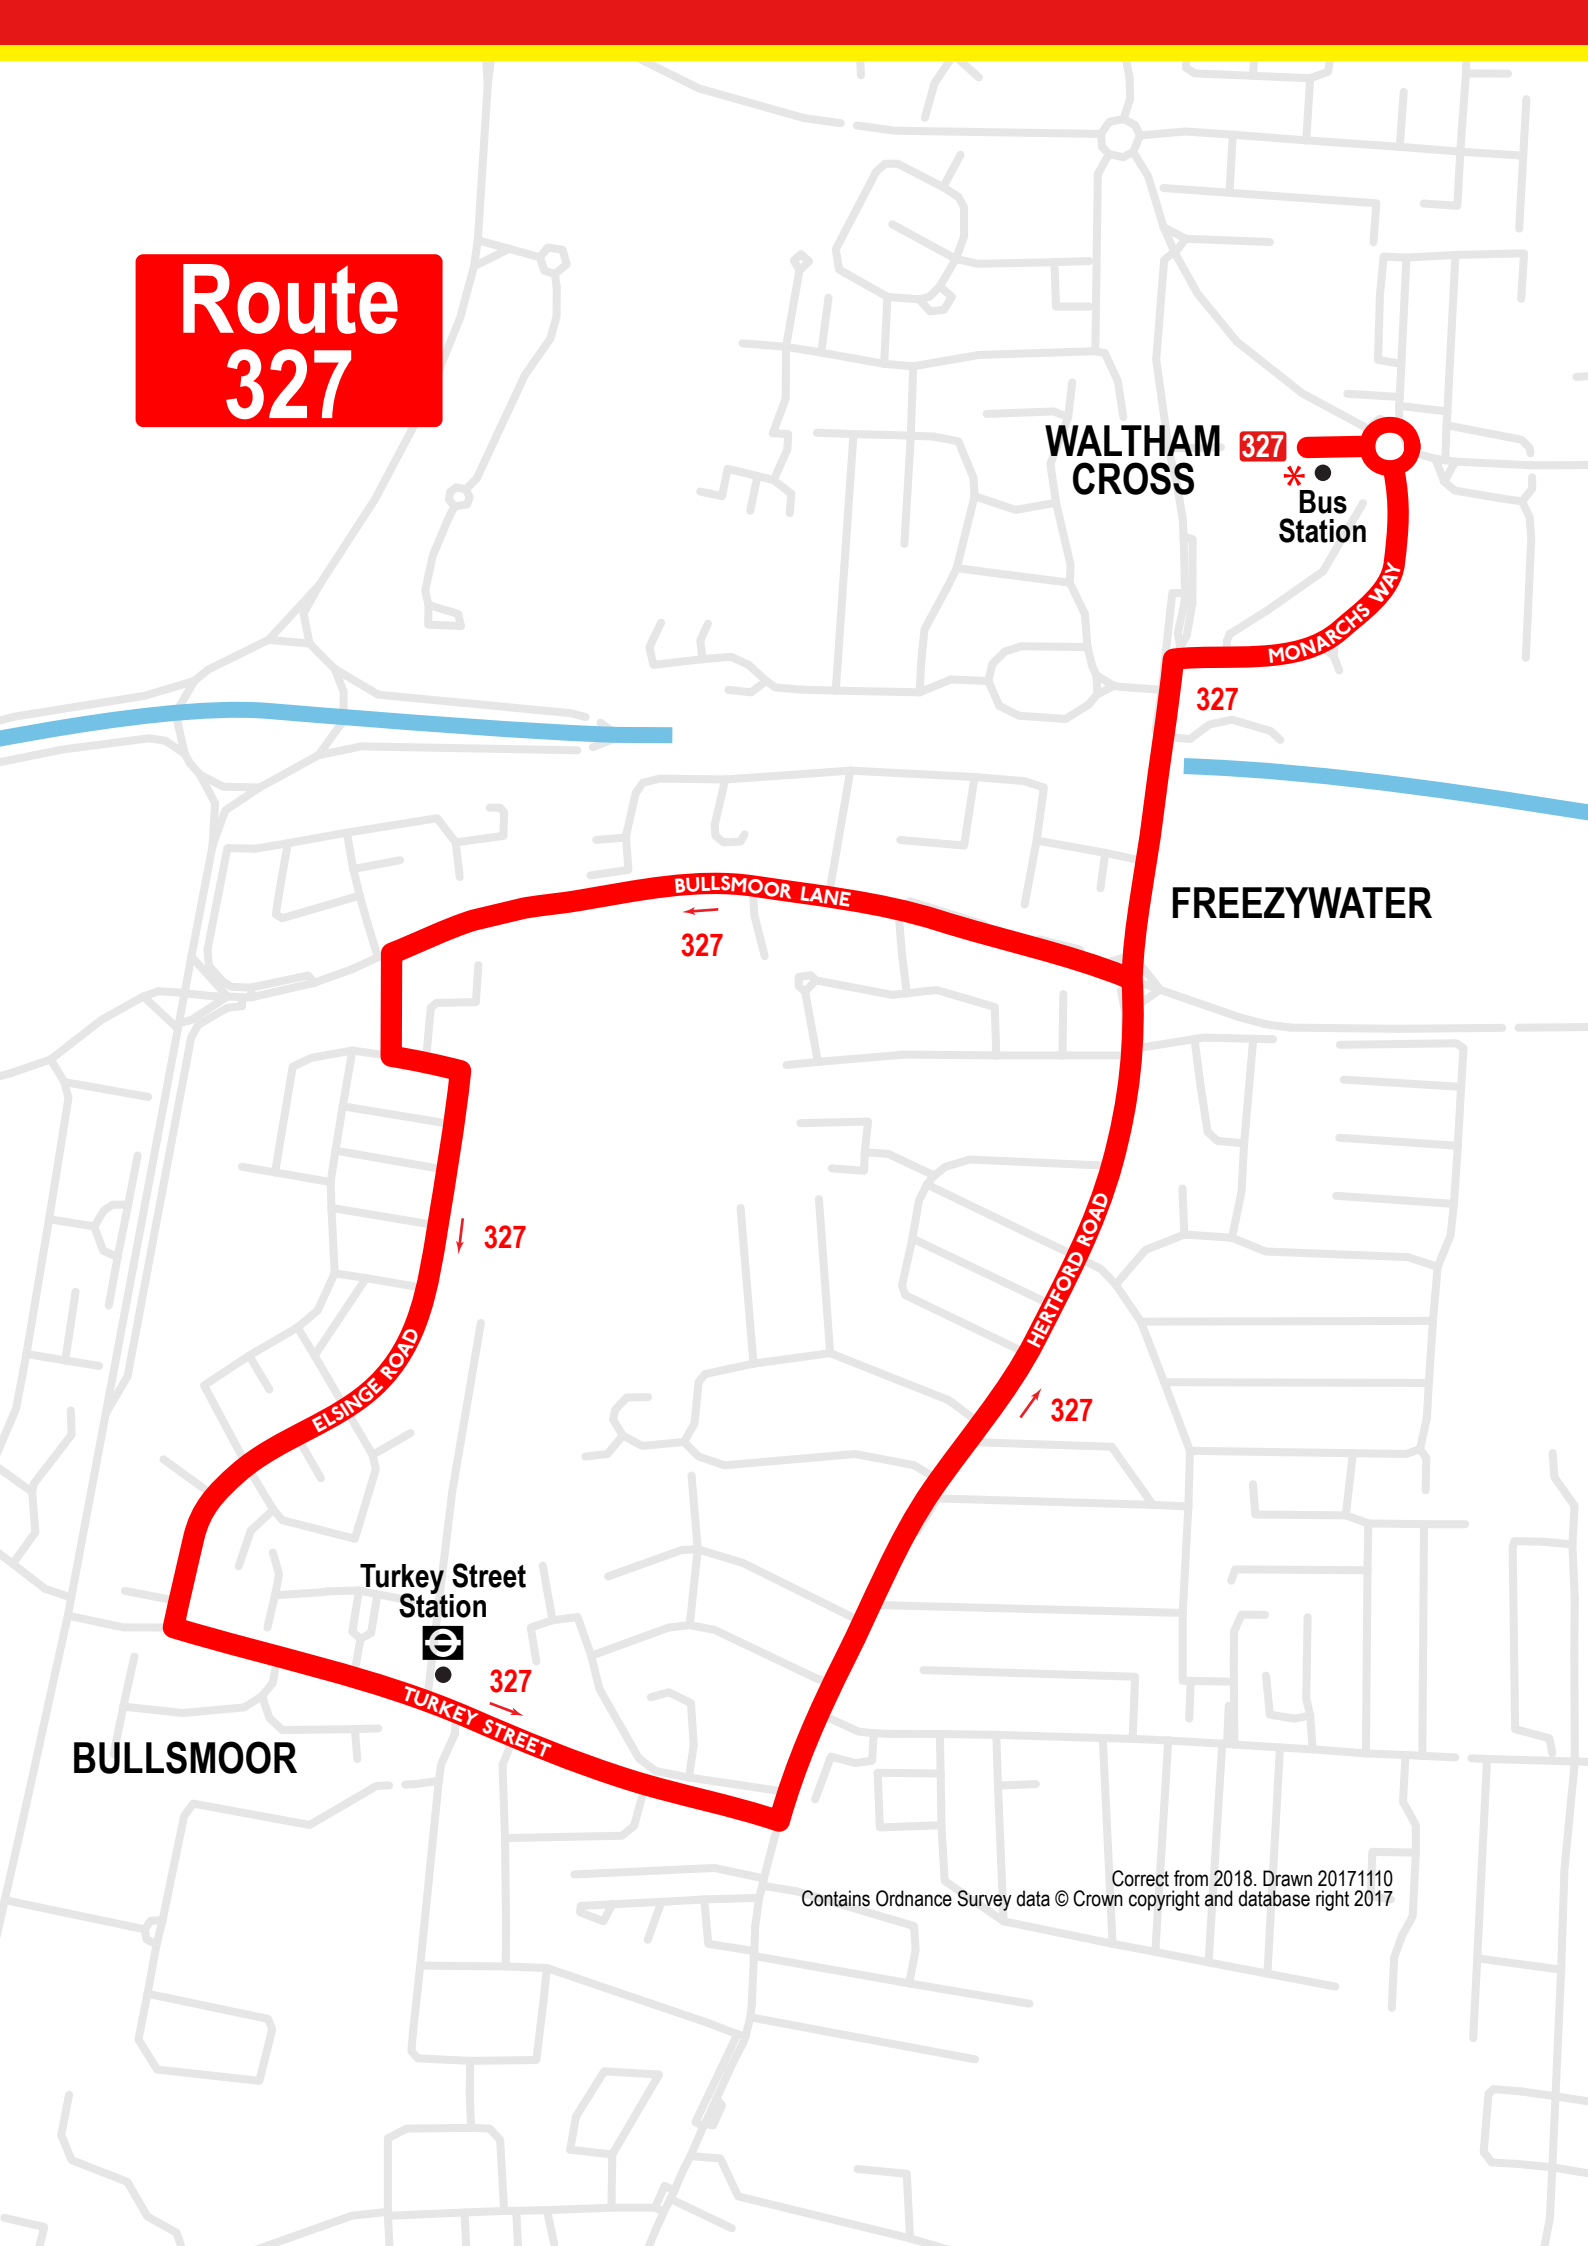

Route 327

WALTHAM CROSS 327
* ● Bus Station

MONARCHS WAY

327

FREEZYWATER

BULLSMOOR LANE
← 327

↓ 327

ELSINGE ROAD

Turkey Street Station
●

→ 327
TURKEY STREET

↑ 327
HERTFORD ROAD

BULLSMOOR

Correct from 2018. Drawn 20171110
Contains Ordnance Survey data © Crown copyright and database right 2017