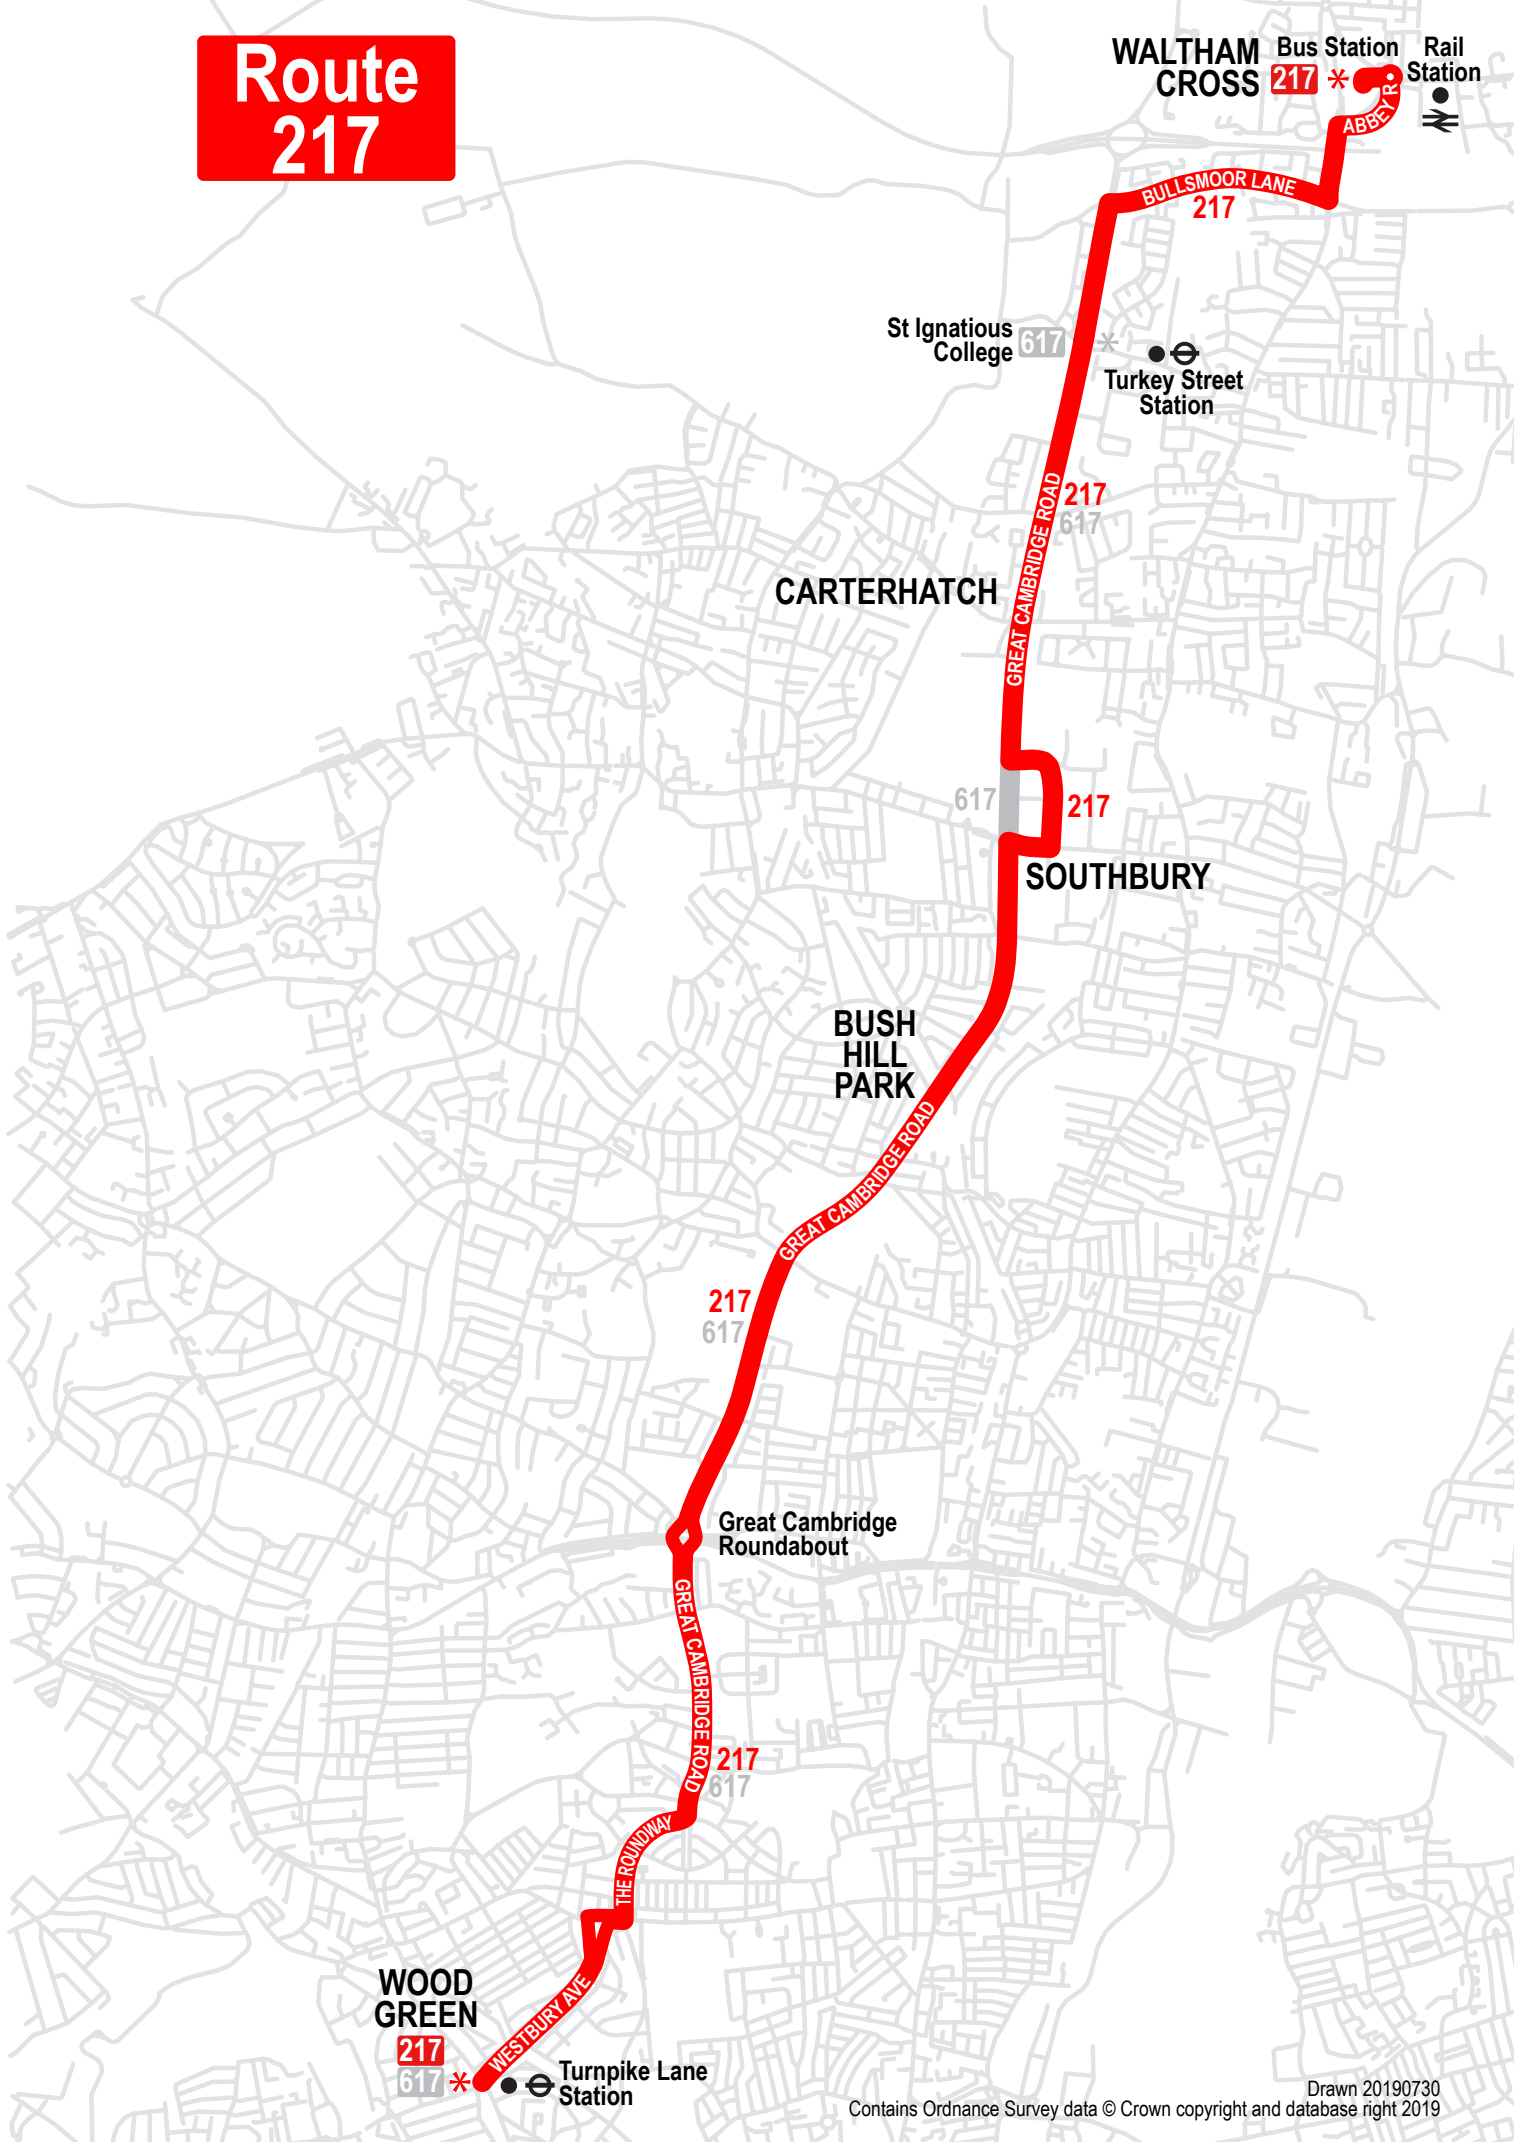

Route 217

WALTHAM CROSS Bus Station 217 * Rail Station

St Ignatious College 617

Turkey Street Station

CARTERHATCH

SOUTHBURY

BUSH HILL PARK

Great Cambridge Roundabout

WOOD GREEN 217 617 *

Turnpike Lane Station